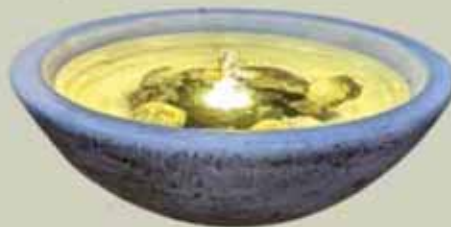

[View all items under new items on our website.](#)

Contact info-

Email order to - info@fiorestone.com

Call- 909 424-0221

Text- 909 208-4573

WWW.FIORESTONE.COM