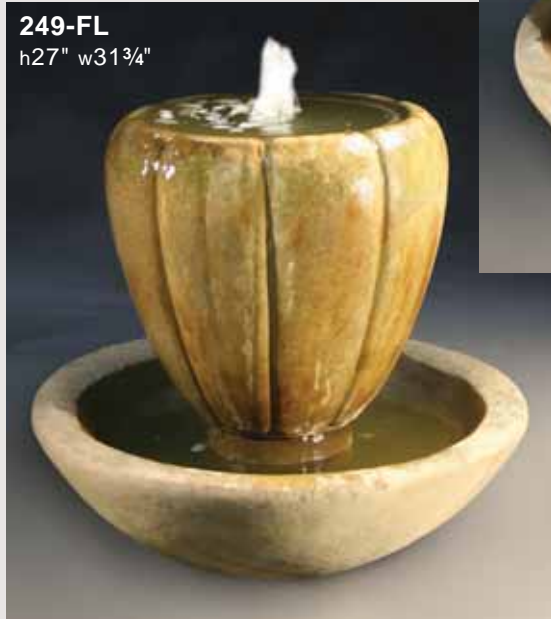

285-FL
h27" w31¾"

249-FL
h27" w31¾"

304-FR2
h44" w24" d24"

305-FR2
h35" w24" d24"

304-FR2 Malay Rock Fountain

Shown in n/a

Consists of:

- 304 Malay Rock
 - RK2 Reservoir Kit
- (Rocks sold separately)