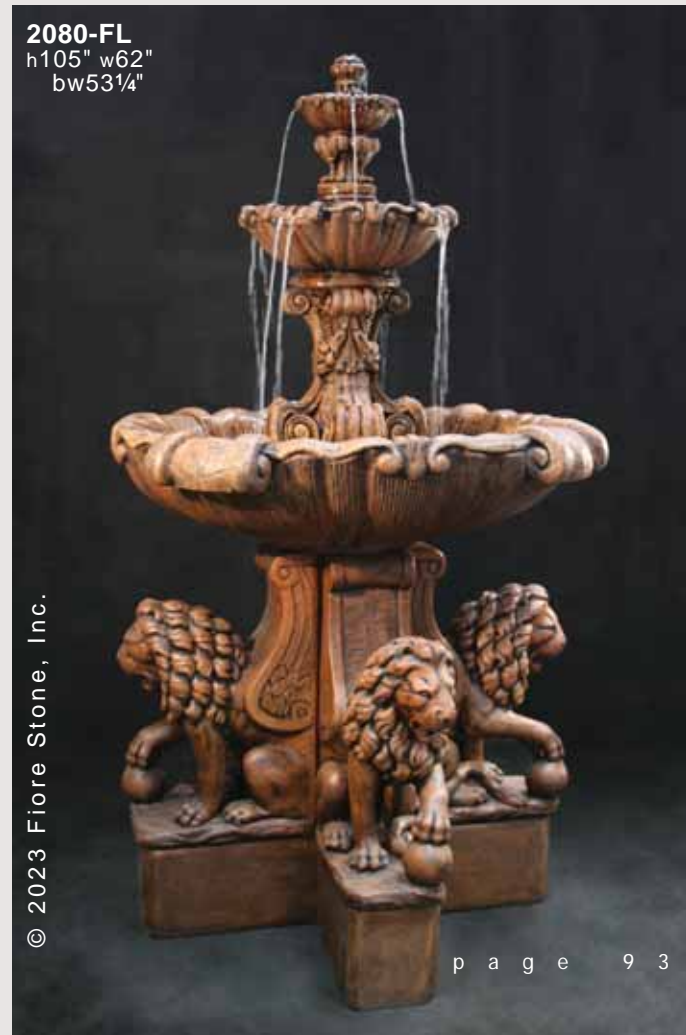

Also available 2080-FLSP with 3185-WL bowl plumbed.

2136-F12
h103" w144"

2080-FL
h105" w62"
bw53 1/4"

2080-FLS
h76" w62" bd20"

2080-FM
h60" w46"
bd13½"

2080-FM Vesuvio Fountain

Shown in Bronze

Consists of: