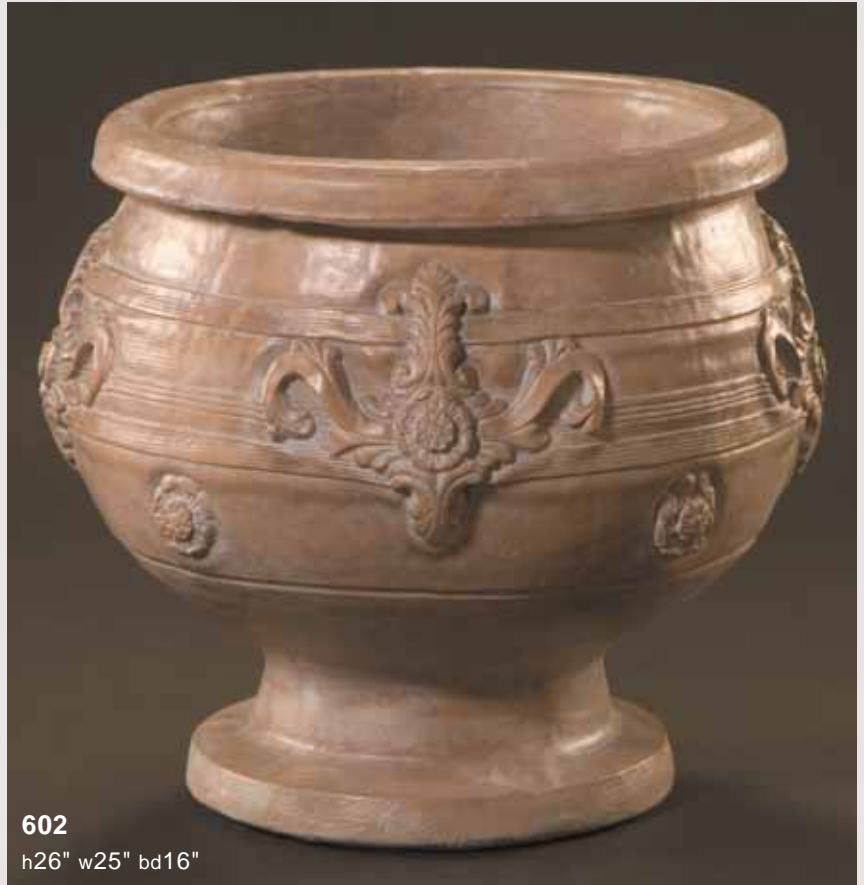

618 Champagne Pot, Large
Shown in Chestnut

6061-BL Bloomer Urn, Large
Shown in n/a
6061-B Bloomer Urn, Small
Shown in n/a

601

h25" w16"
bd14"

602

h26" w25" bd16"

AV602

h16½" w31½"