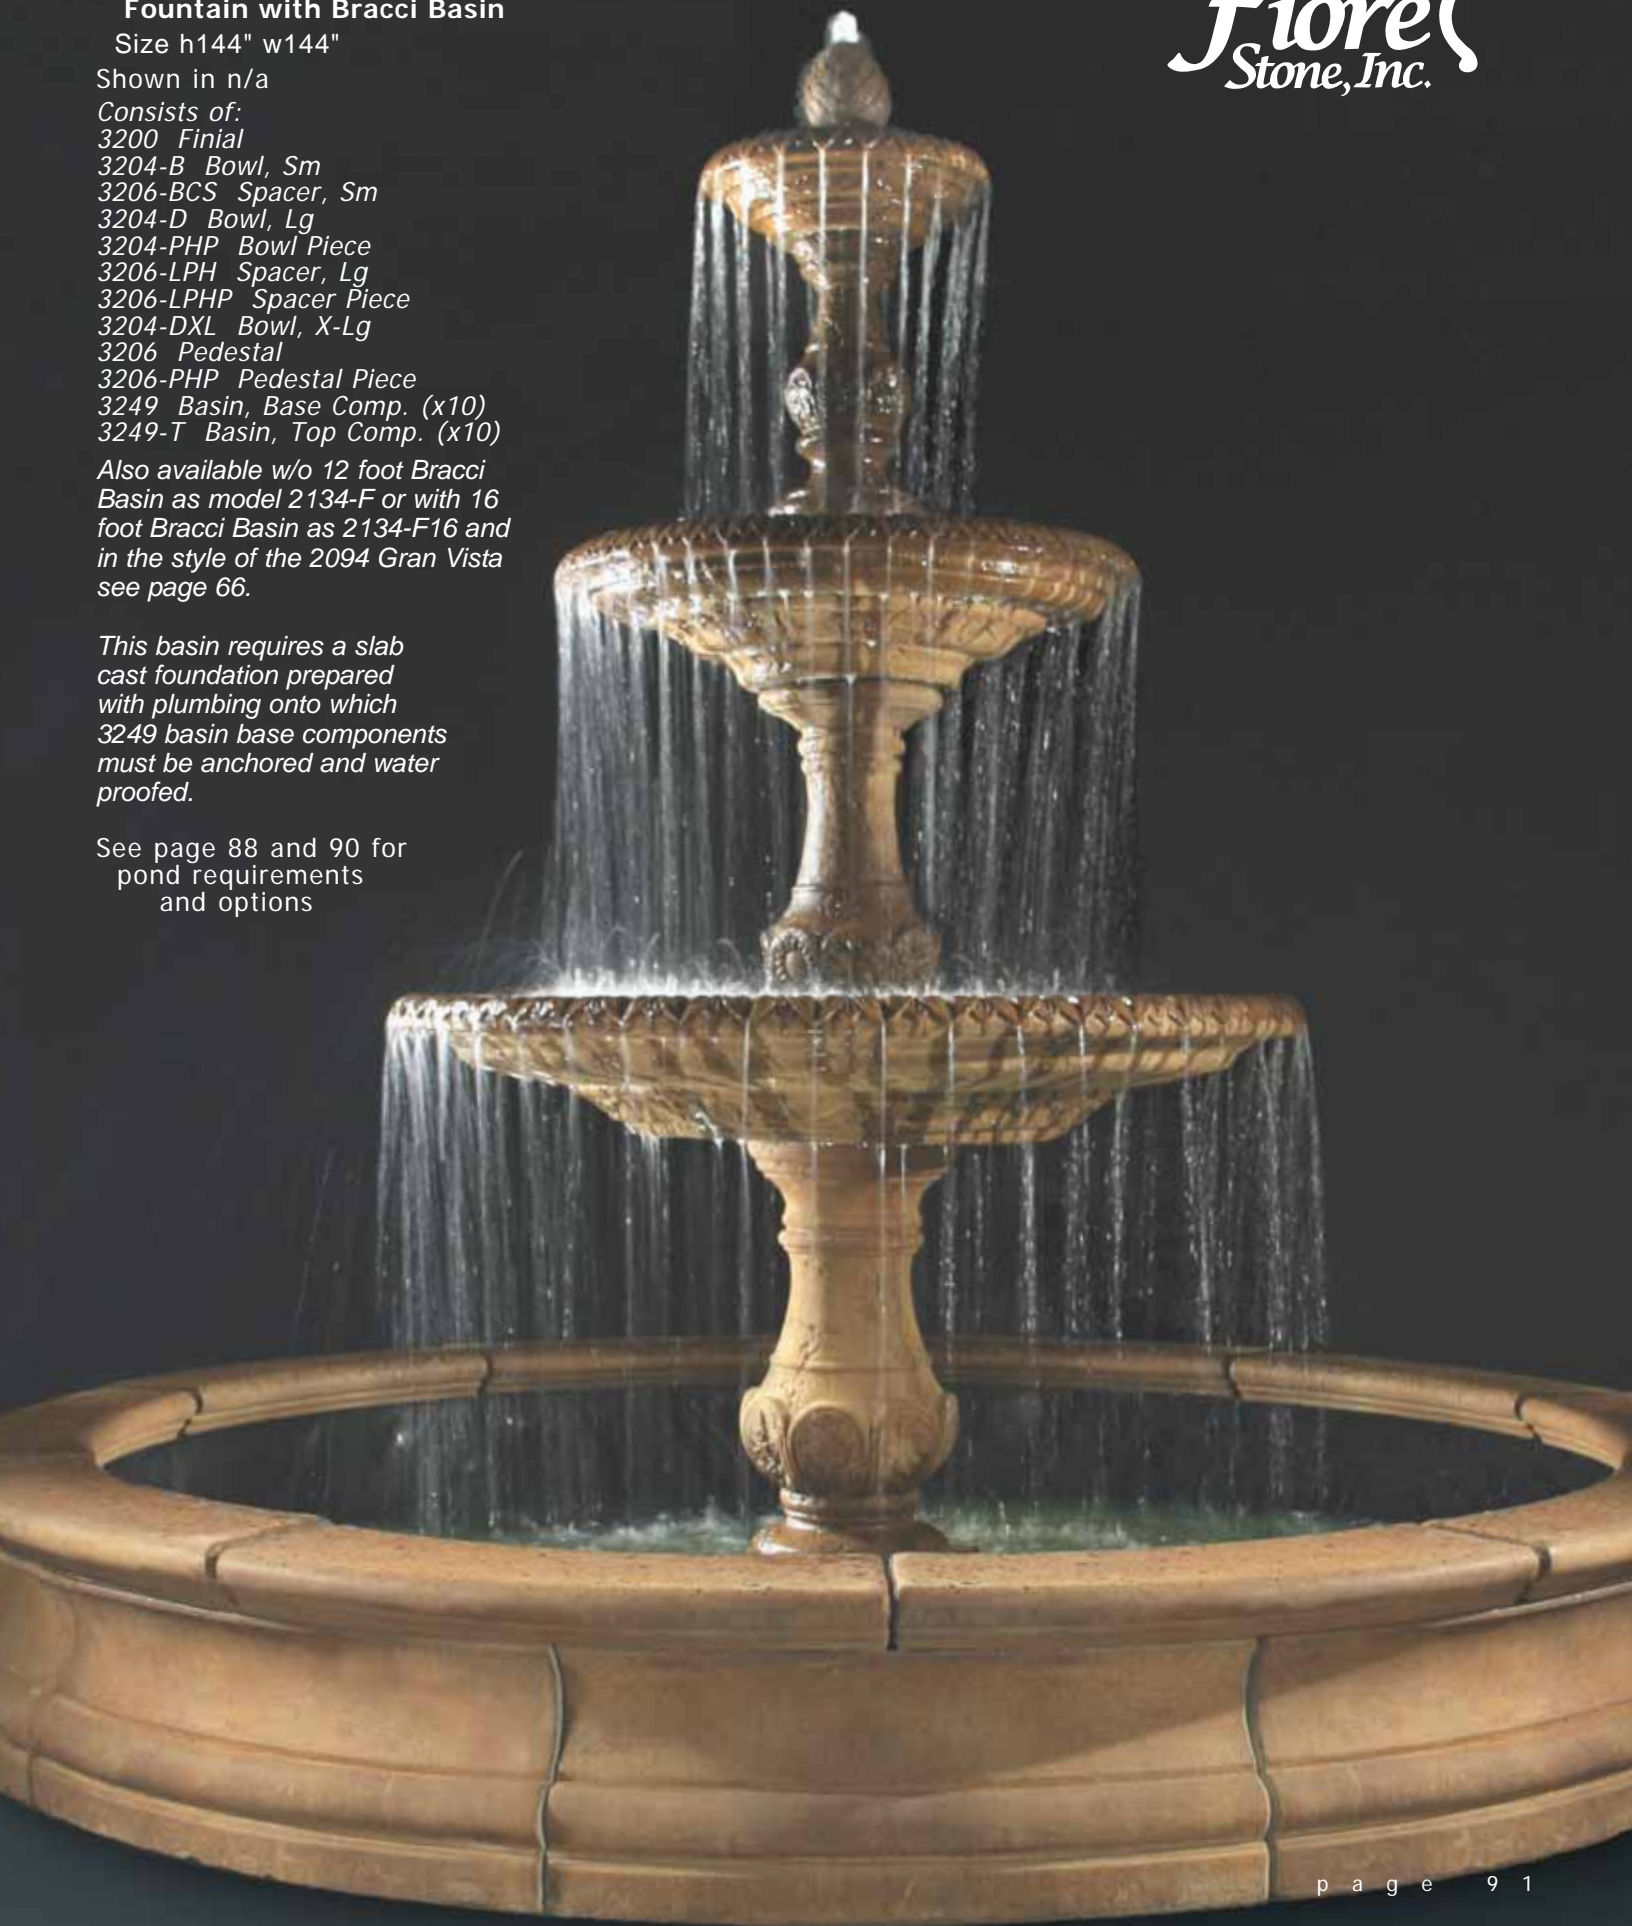

**2134-F12 3-Tier Four Seasons
Fountain with Bracci Basin**

Size h144" w144"

Shown in n/a

Consists of:

3200 Finial

3204-B Bowl, Sm

3206-BCS Spacer, Sm

3204-D Bowl, Lg

3204-PHP Bowl Piece

3206-LPH Spacer, Lg

3206-LPHP Spacer Piece

3204-DXL Bowl, X-Lg

3206 Pedestal

3206-PHP Pedestal Piece

3249 Basin, Base Comp. (x10)

3249-T Basin, Top Comp. (x10)

Also available w/o 12 foot Bracci
Basin as model 2134-F or with 16
foot Bracci Basin as 2134-F16 and
in the style of the 2094 Gran Vista
see page 66.

*This basin requires a slab
cast foundation prepared
with plumbing onto which
3249 basin base components
must be anchored and water
proofed.*

See page 88 and 90 for
pond requirements
and options

Fiore
Stone, Inc.