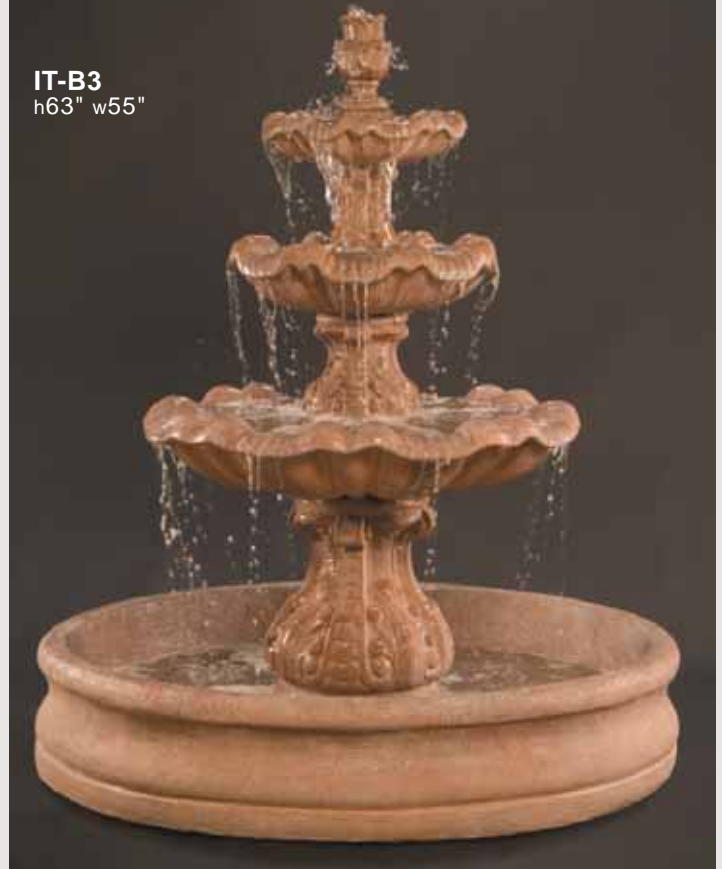

IT-4T Italian 4-Tier Fountain, Tall

Shown in Autumn Leaf

1. *Consists of:*
   365-4 Finial
   352 Dish, Sm
   351 Spacer, Sm
   350 Dish, Md
   349-W Spacer, Md
   349-WW Spacer Piece
   361 Bowl, Lg
   347-WW Pump House
   347-W P/House Piece
   363 Bowl, X-Lg
   347-TWW Tall Base
   347-TW Tall Base Piece

IT-B3 Italian 3-Tier Fountain with 55" Basin

Shown in Sedona

1. *Consists of:*
   365-4 Finial
   352 Dish, Sm
   351 Spacer, Sm
   350 Dish, Md
   349-W Spacer, Md
   349-WW Spacer Piece
   361 Bowl, Lg
   347-TWW Tall Base
   347-TW Tall Base Piece
   376 55" Basin