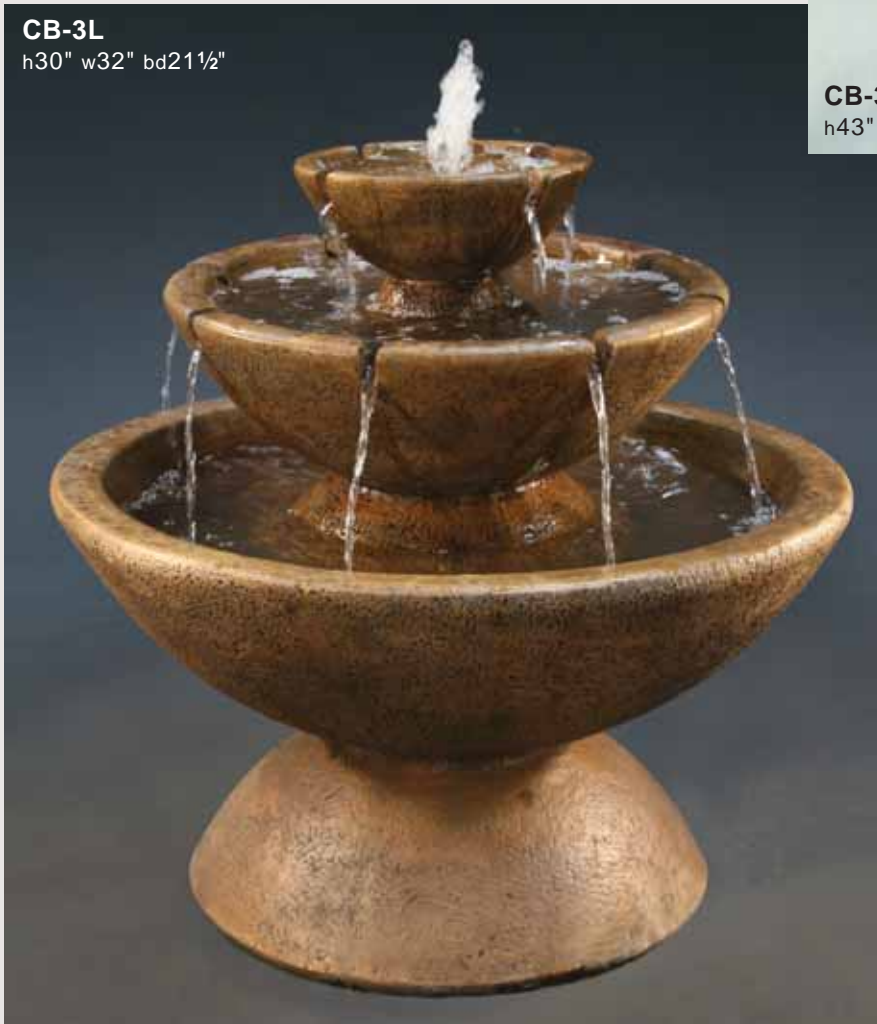

CB-3TL
h43" w32" bd15½"

CB-3L
h30" w32" bd21½"

CB-2L 2-Tier Color Bowl Fountain

Shown in Brownstone

Consists of:

- 6026-SWL Bowl with Lips
- 6026-L Bowl with Base

CB-3TL 3-Tier Color Bowl Fountain, Tall with Lips

Shown in Foreste

Consists of:

- 6026-SWL Bowl with Lips
- 6026-LWL Bowl with lips, Lg
- 6026-LPHP Bowl Piece
- 6016-XL Bowl, X-Lg
- 3180 Pedestal

CB-3L 3-Tier Color Bowl Fountain with Lips

Shown in Coffee

Consists of:

- 6026-SWL Bowl with Lips
- 6026-LWL Bowl with lips, Lg
- 6026-LPHP Bowl Piece
- 6026-XL Bowl w/Base, X-Lg