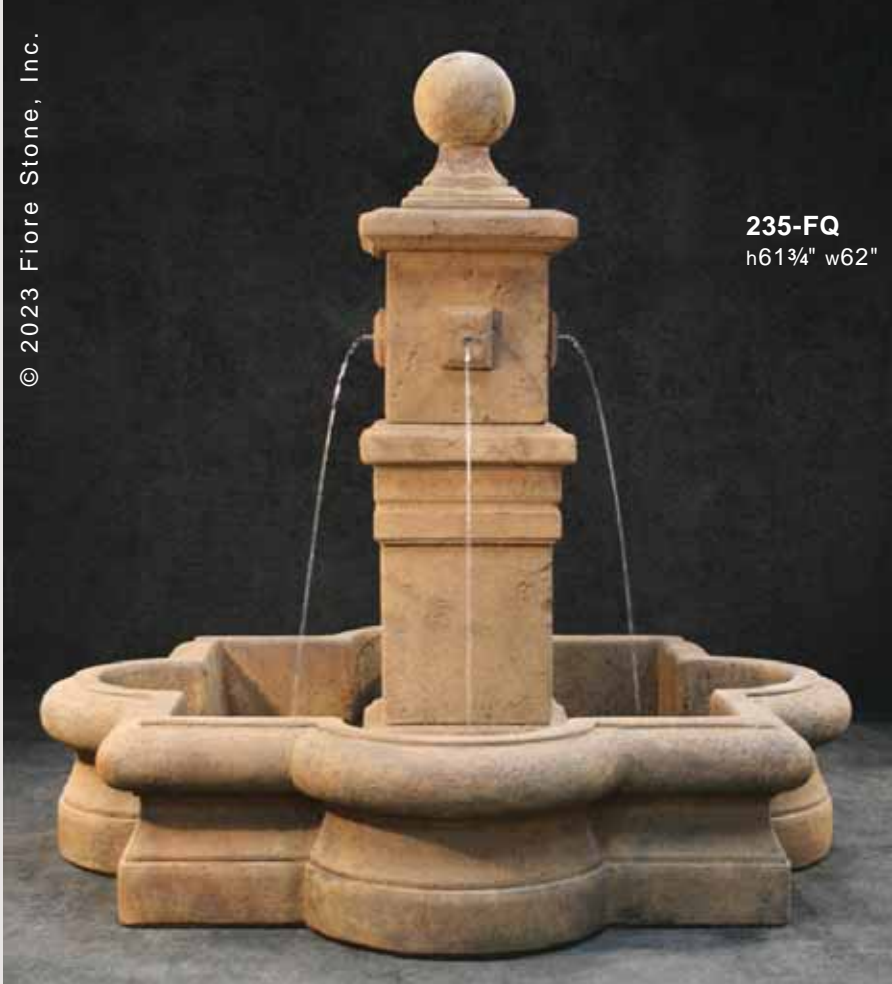

Also available w/o basin as
model **235-FTP**

2158-FLOB (-FLOG)
2158-FTP
3209-SB (-SG)

-FLOB (-FLOG)
235-FTP
3209-SB (-SG)

© 2023 Fiore Stone, Inc.

235-FQ
h61¾" w62"

(please check availability of
3124 Quatrefoil Basin)