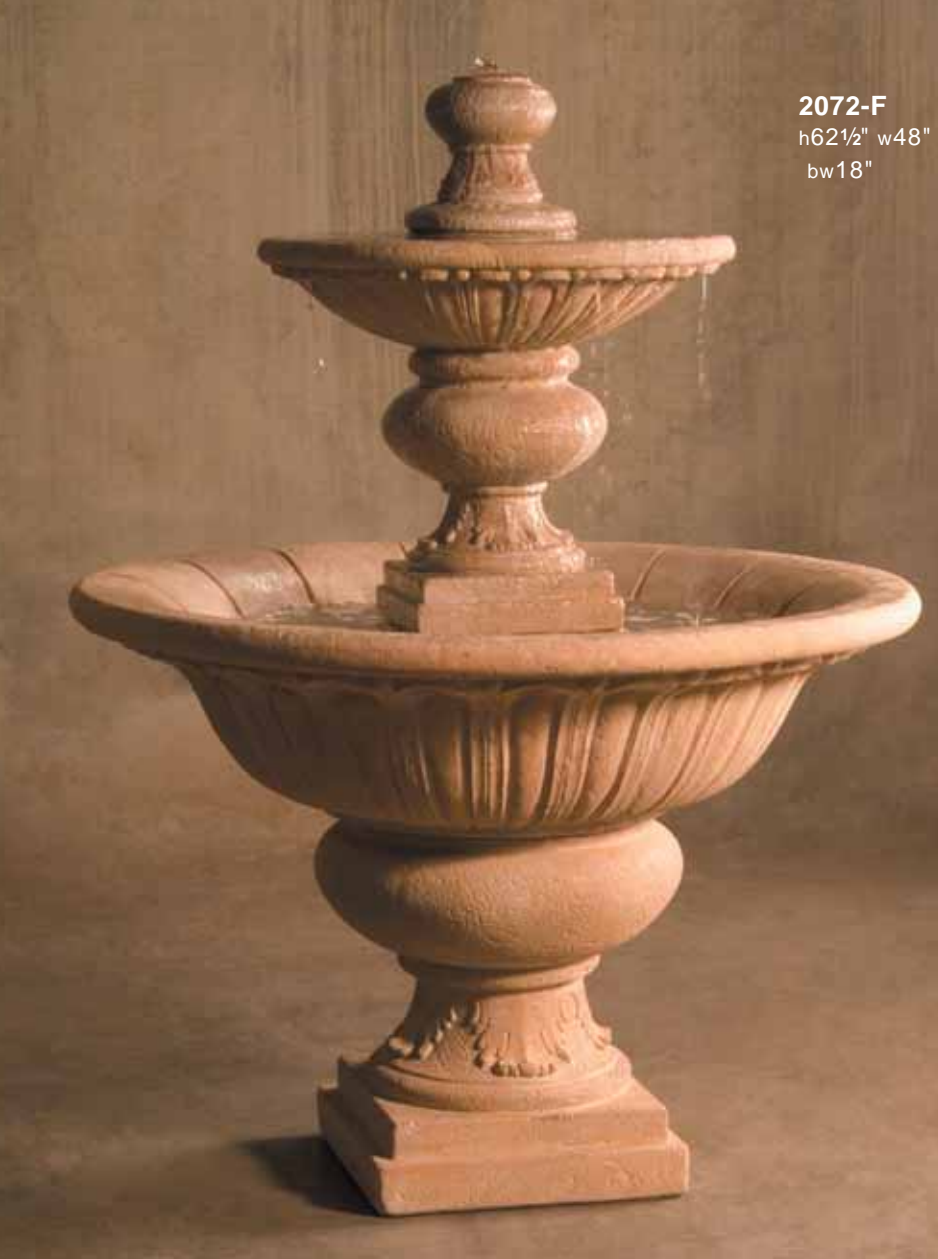

2072-FS
h31" w27" bw12"

2072-F46
h33" w46"

2072-F
h62½" w48"
bw18"