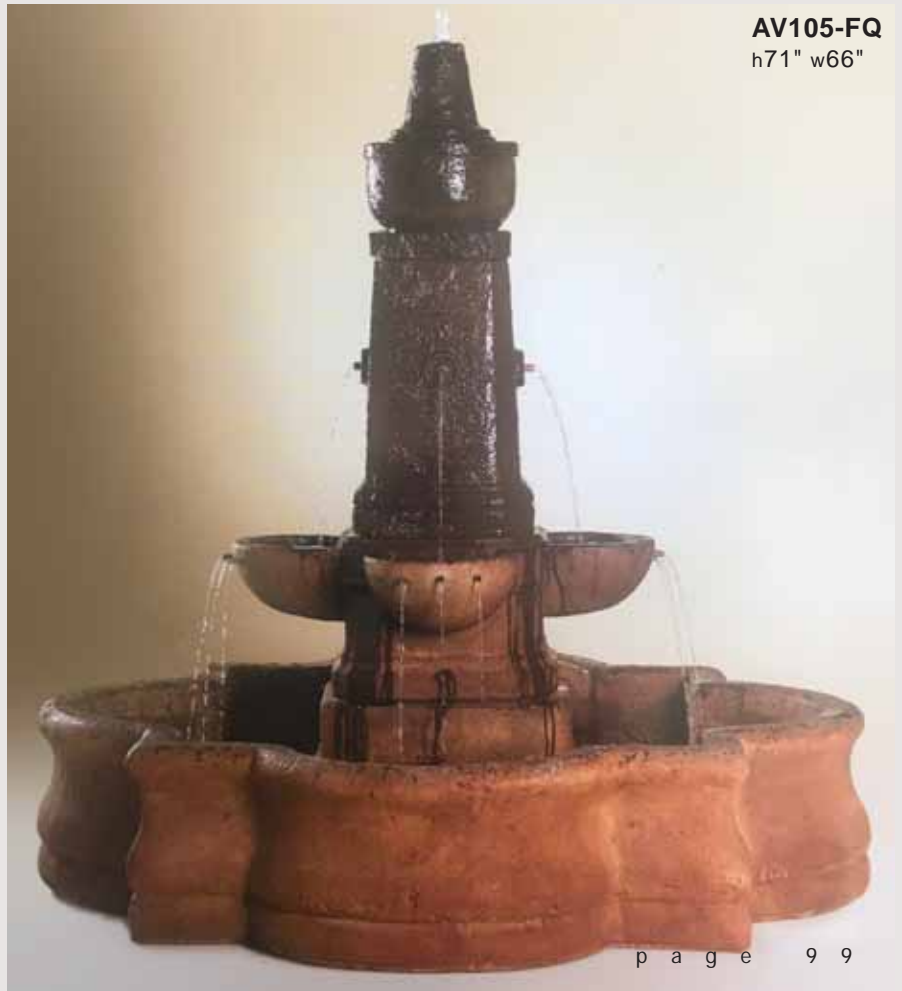

AV103-HPP P/House Piece

AV110-D Quatrefoil Basin

AV103-FQ
h67" w66"

AV105-FQ
h71" w66"

AV105-FQ Mission Fountain

Shown in n/a

Consists of:

AV105-A Finial