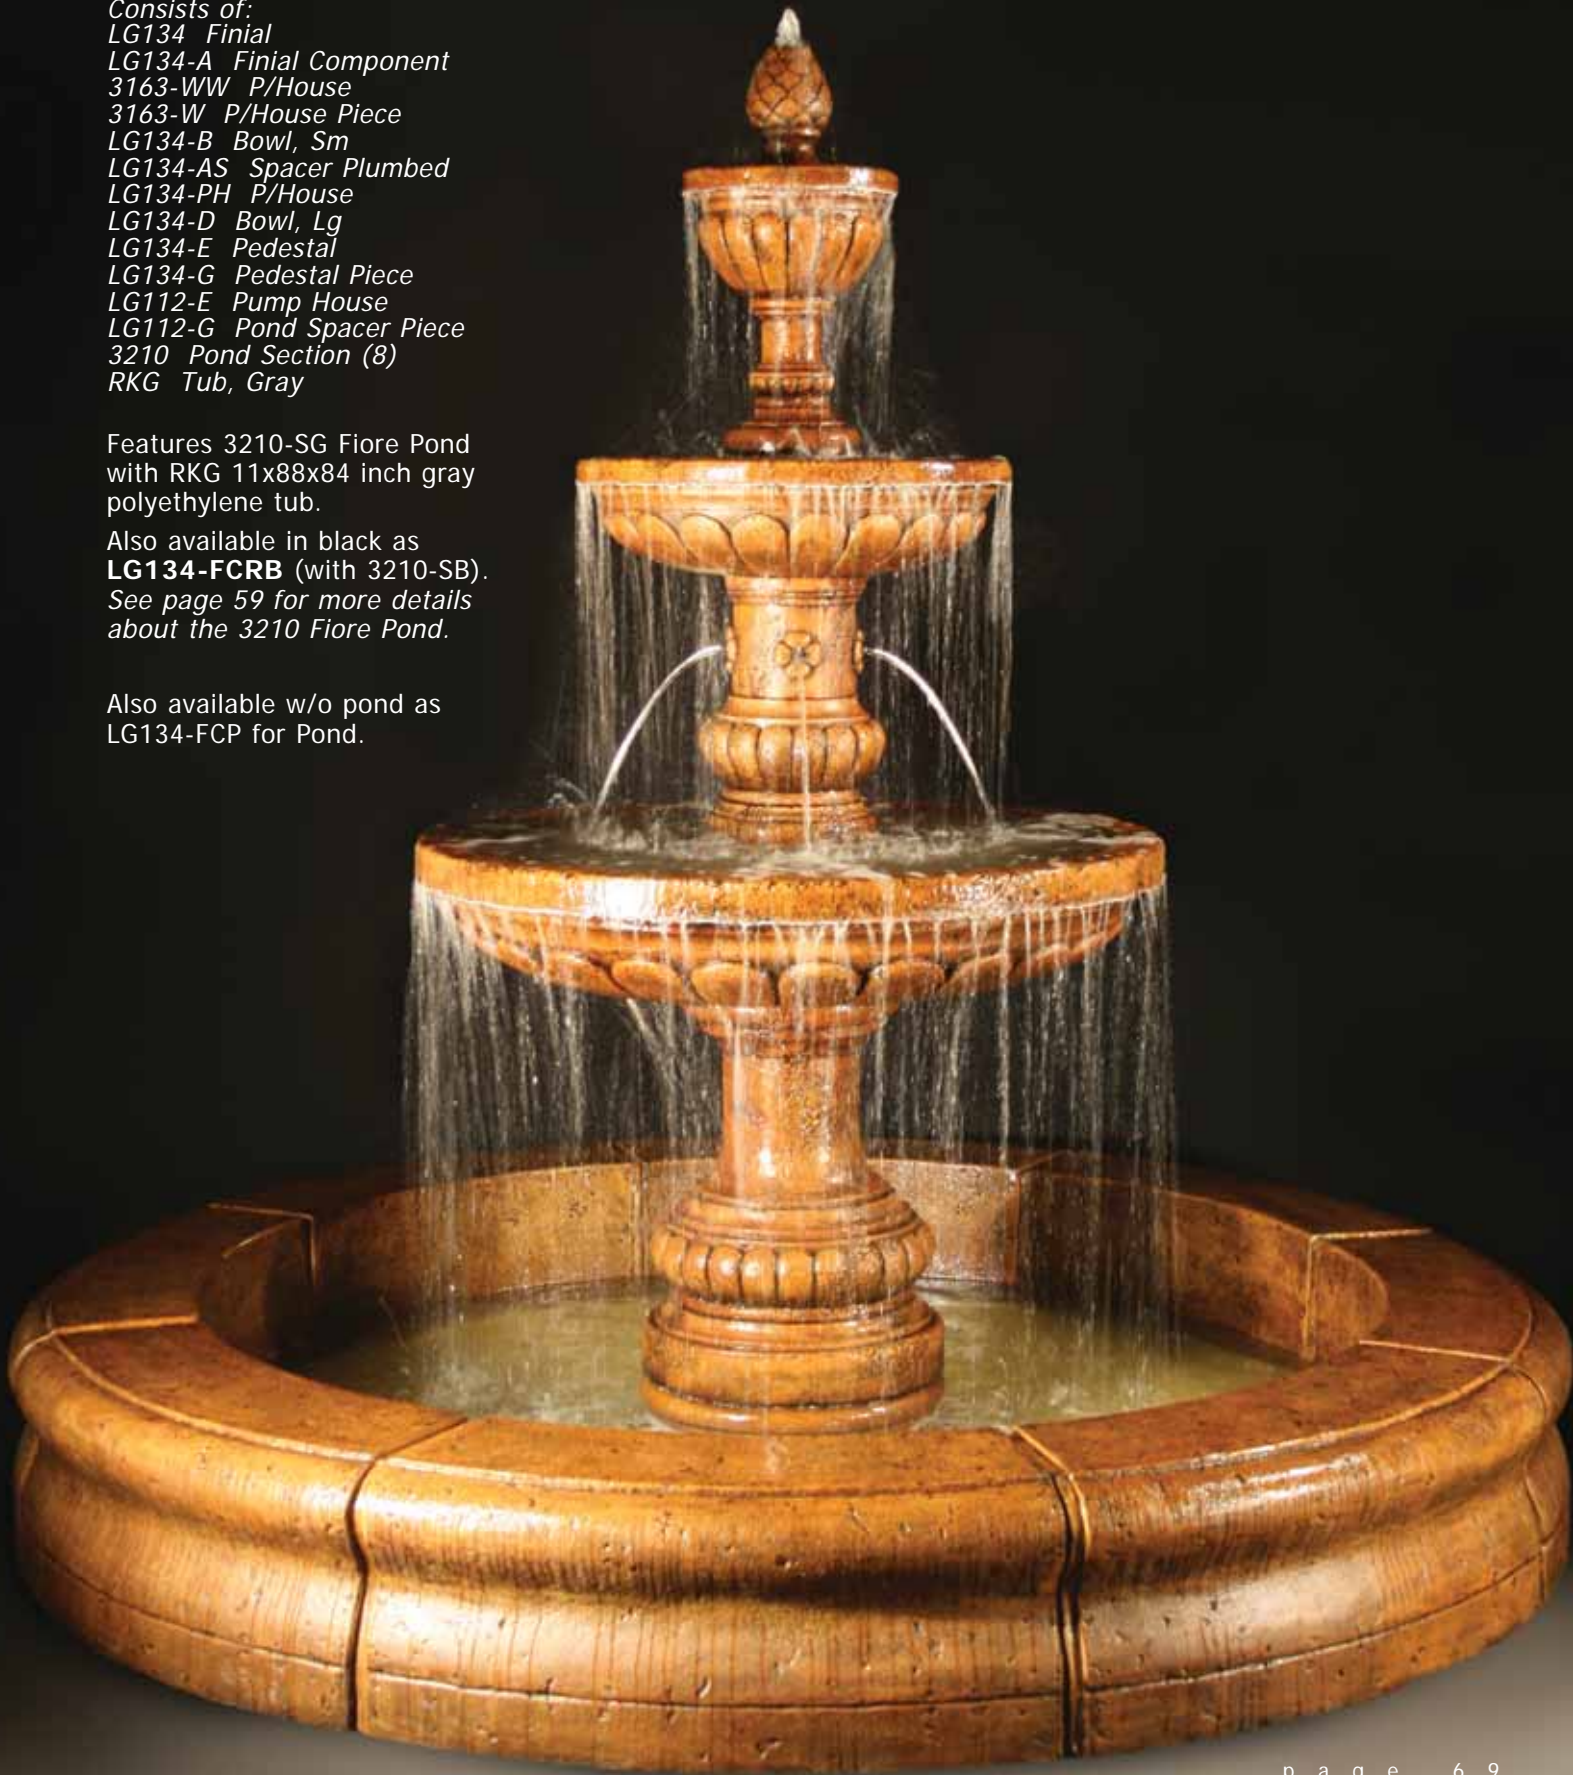

**LG134-FCRG Mediterranean Fountain
with Plumbed Spacer and Fiore Pond
and Gray Tub**

Size h94" w99½"

Shown in Coffee

Consists of:

LG134 Finial

LG134-A Finial Component

3163-WW P/House

3163-W P/House Piece

LG134-B Bowl, Sm

LG134-AS Spacer Plumbed

LG134-PH P/House

LG134-D Bowl, Lg

LG134-E Pedestal

LG134-G Pedestal Piece

LG112-E Pump House

LG112-G Pond Spacer Piece

3210 Pond Section (8)

RKG Tub, Gray

Features 3210-SG Fiore Pond
with RKG 11x88x84 inch gray
polyethylene tub.

Also available in black as
LG134-FCRB (with 3210-SB).
See page 59 for more details
about the 3210 Fiore Pond.

Also available w/o pond as
LG134-FCP for Pond.

Fiore
Stone, Inc.