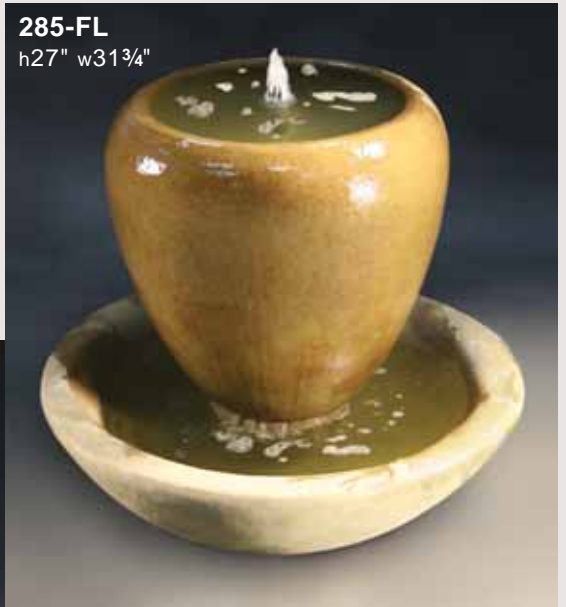

285-FL
h27" w31¾"