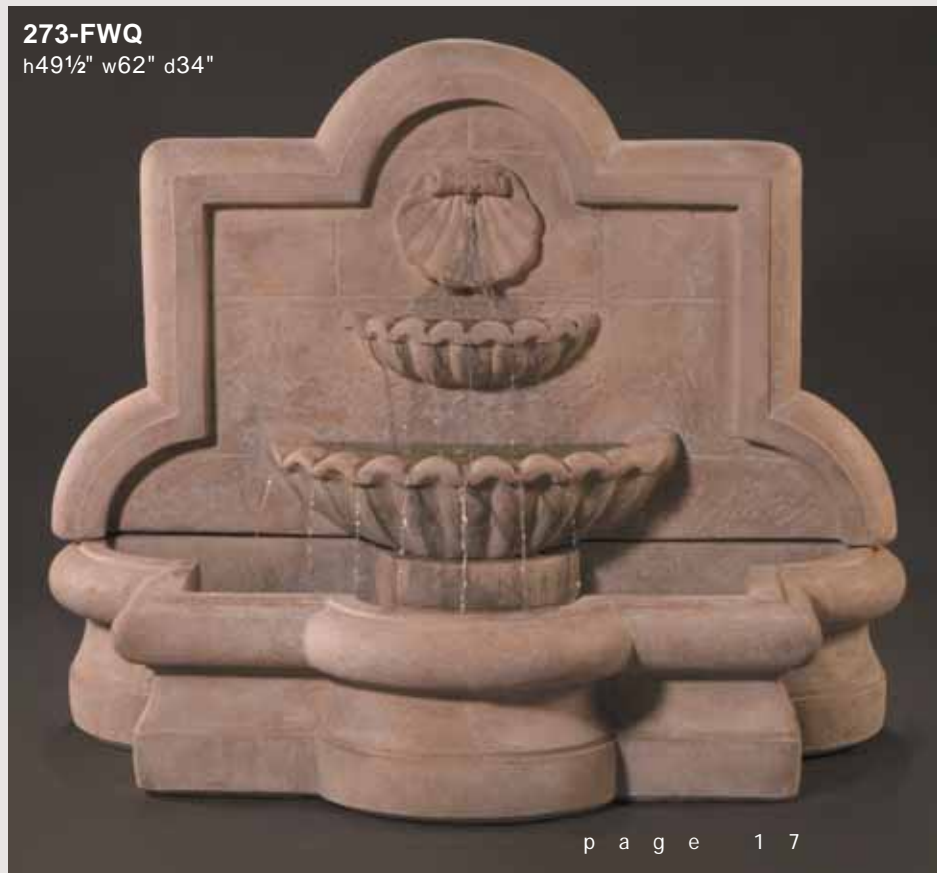

273-FWQ
h49½" w62" d34"

© 2023 Fiore Stone, Inc.