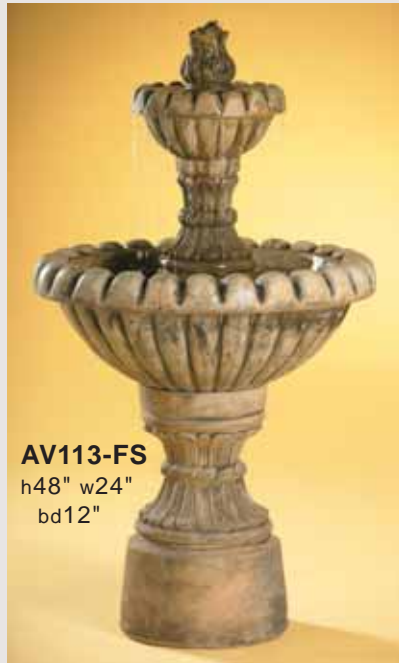

AV113-FS
h48" w24"
bd12"

**AV113-F46 Marsala Fountain with 46" Basin
(High Splash)**

Consists of:

- AV113-H Finial
- AV113-A Bowl Component, Sm
- AV113-APC P/House Piece
- AV113-B Bowl, Md
- AV113-C Spacer, Md
- AV113-CPC Spacer Piece
- 372 Basin

All (3) shown in Escoboza