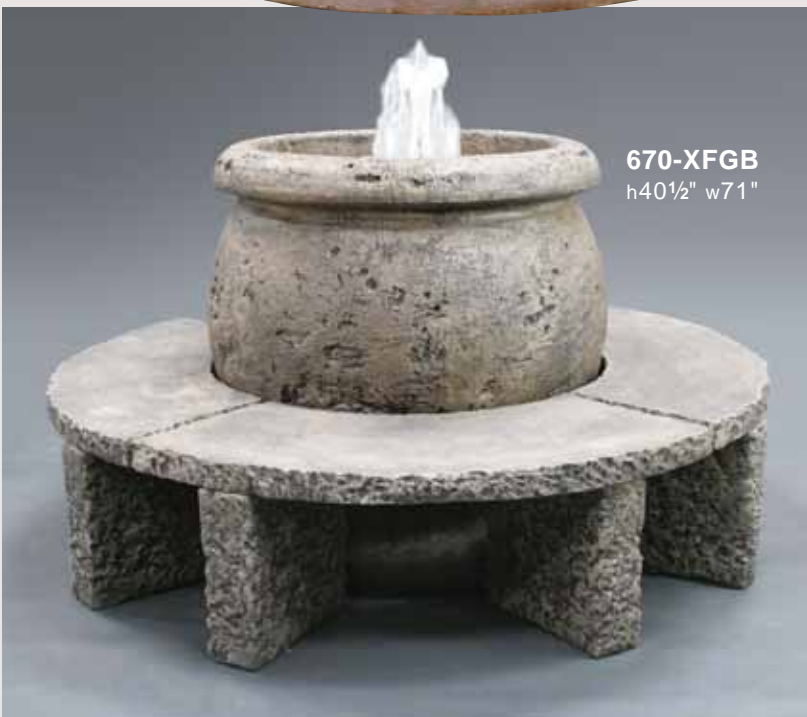

670-XFGB
h40½" w71"