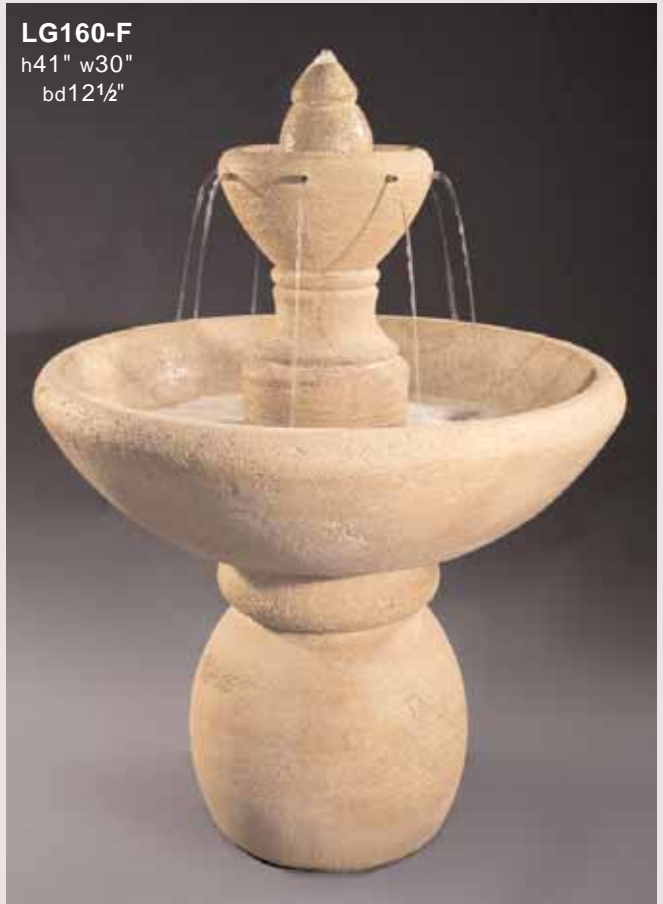

LG162-F

h49¾" w30¼"
bd17"

Fiore
Stone, Inc.

2146-F
h43" w42" d24"
bw25" bd17"

LG160-F
h41" w30"
bd12 1/2"

2002-F
h30" w24"
bd13"

2075-F
h31" w23"
bd13"

2146-F Mandalay Fountain