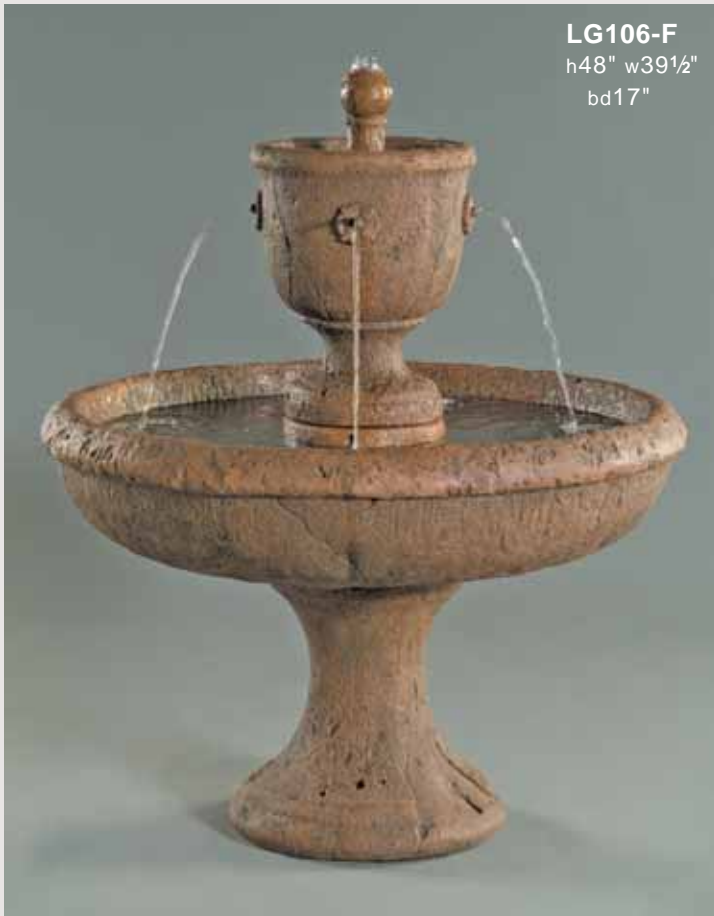

Shown in Sienna

Consists of:

- LG153-A Finial
- LG104-A Bowl, Sm
- LG104-PHS Pump House
- LG104-PHP P/House Piece
- LG104-B Bowl, Lg
- LG104-C Pedestal

LG104-FS
h46½" w32" bd15"

LG106-F
h48" w39½"
bd17"

LG107-F
h50" w37"
bd15"