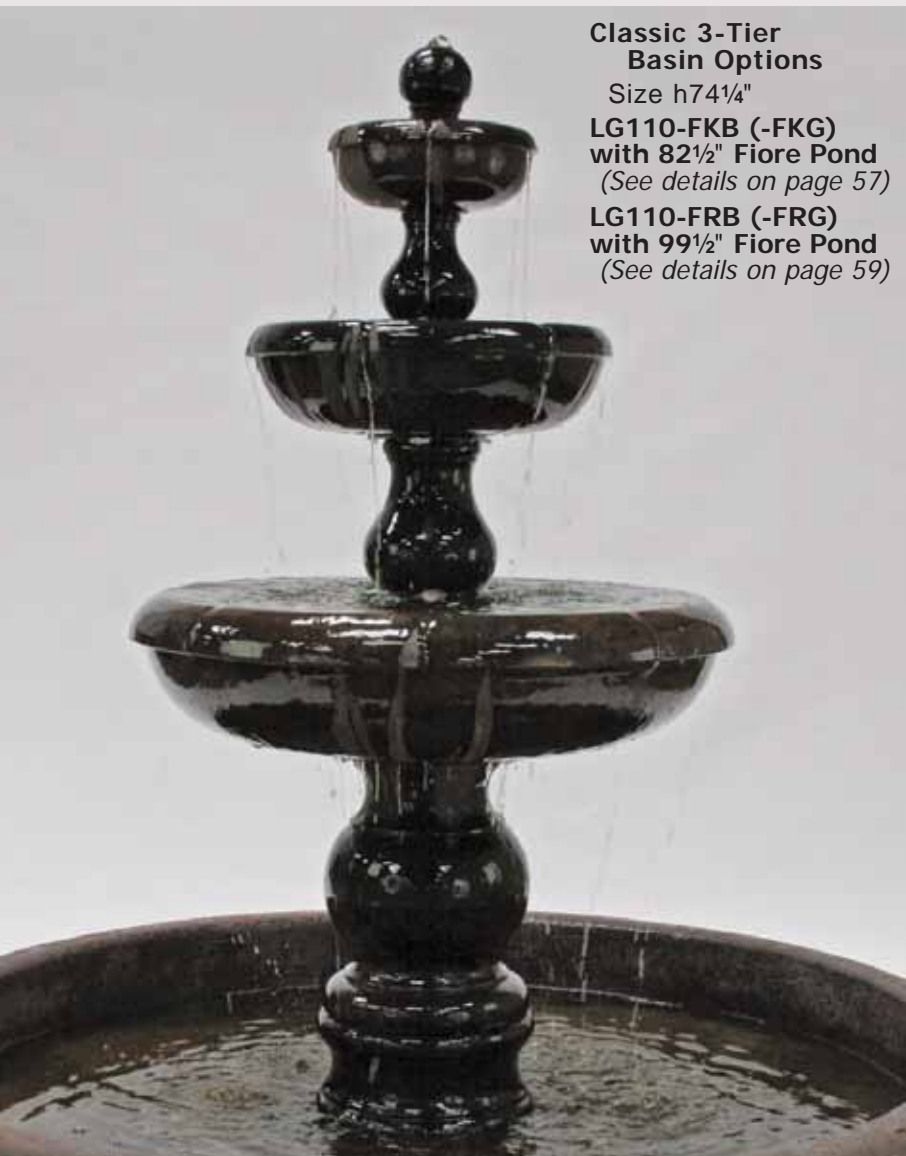

**LG127-F Old 3-Tier
Classic Fountain**

Shown in n/a

Consists of:

LG127 Finial

LG127-A Bowl, Sm

LG127-D Spacer

LG127-B Bowl, Md

LG103-PH Pump House

LG103-PHP P/House Piece

LG106-B Bowl, Lg

LG103-C Pedestal

Also available:

**LG127-FP Old Classic 3-Tier
for Pond (with LG106-BL)**

Classic 3-Tier Basin Options

Shown in Chestnut

Consists of:

LG110 Finial

LG110-A Bowl, Sm

LG110-D Spacer

LG110-B Bowl, Md

LG110-PH Pump House

LG110-PHP P/House Piece

LG110-C Bowl, Lg

LG110-E Pedestal

LG110-G Pump House

LG110-H P/House Piece

Basin (**Discontinued**)

**LG110-F Classic 3-Tier
Fountain**

Shown in Country Oak

Consists of:

LG110 Finial

LG110-A Bowl, Sm

LG110-D Spacer

LG110-B Bowl, Md

LG110-PH Pump House

LG110-PHP P/House Piece

LG110-C Bowl, Lg

LG110-E Pedestal

Also available:

**LG110-FP Classic 3-Tier
for Pond**

**Classic 3-Tier
Basin Options**

Size h74¼"

**LG110-FKB (-FKG)
with 82½" Fiore Pond**
(See details on page 57)

**LG110-FRB (-FRG)
with 99½" Fiore Pond**
(See details on page 59)