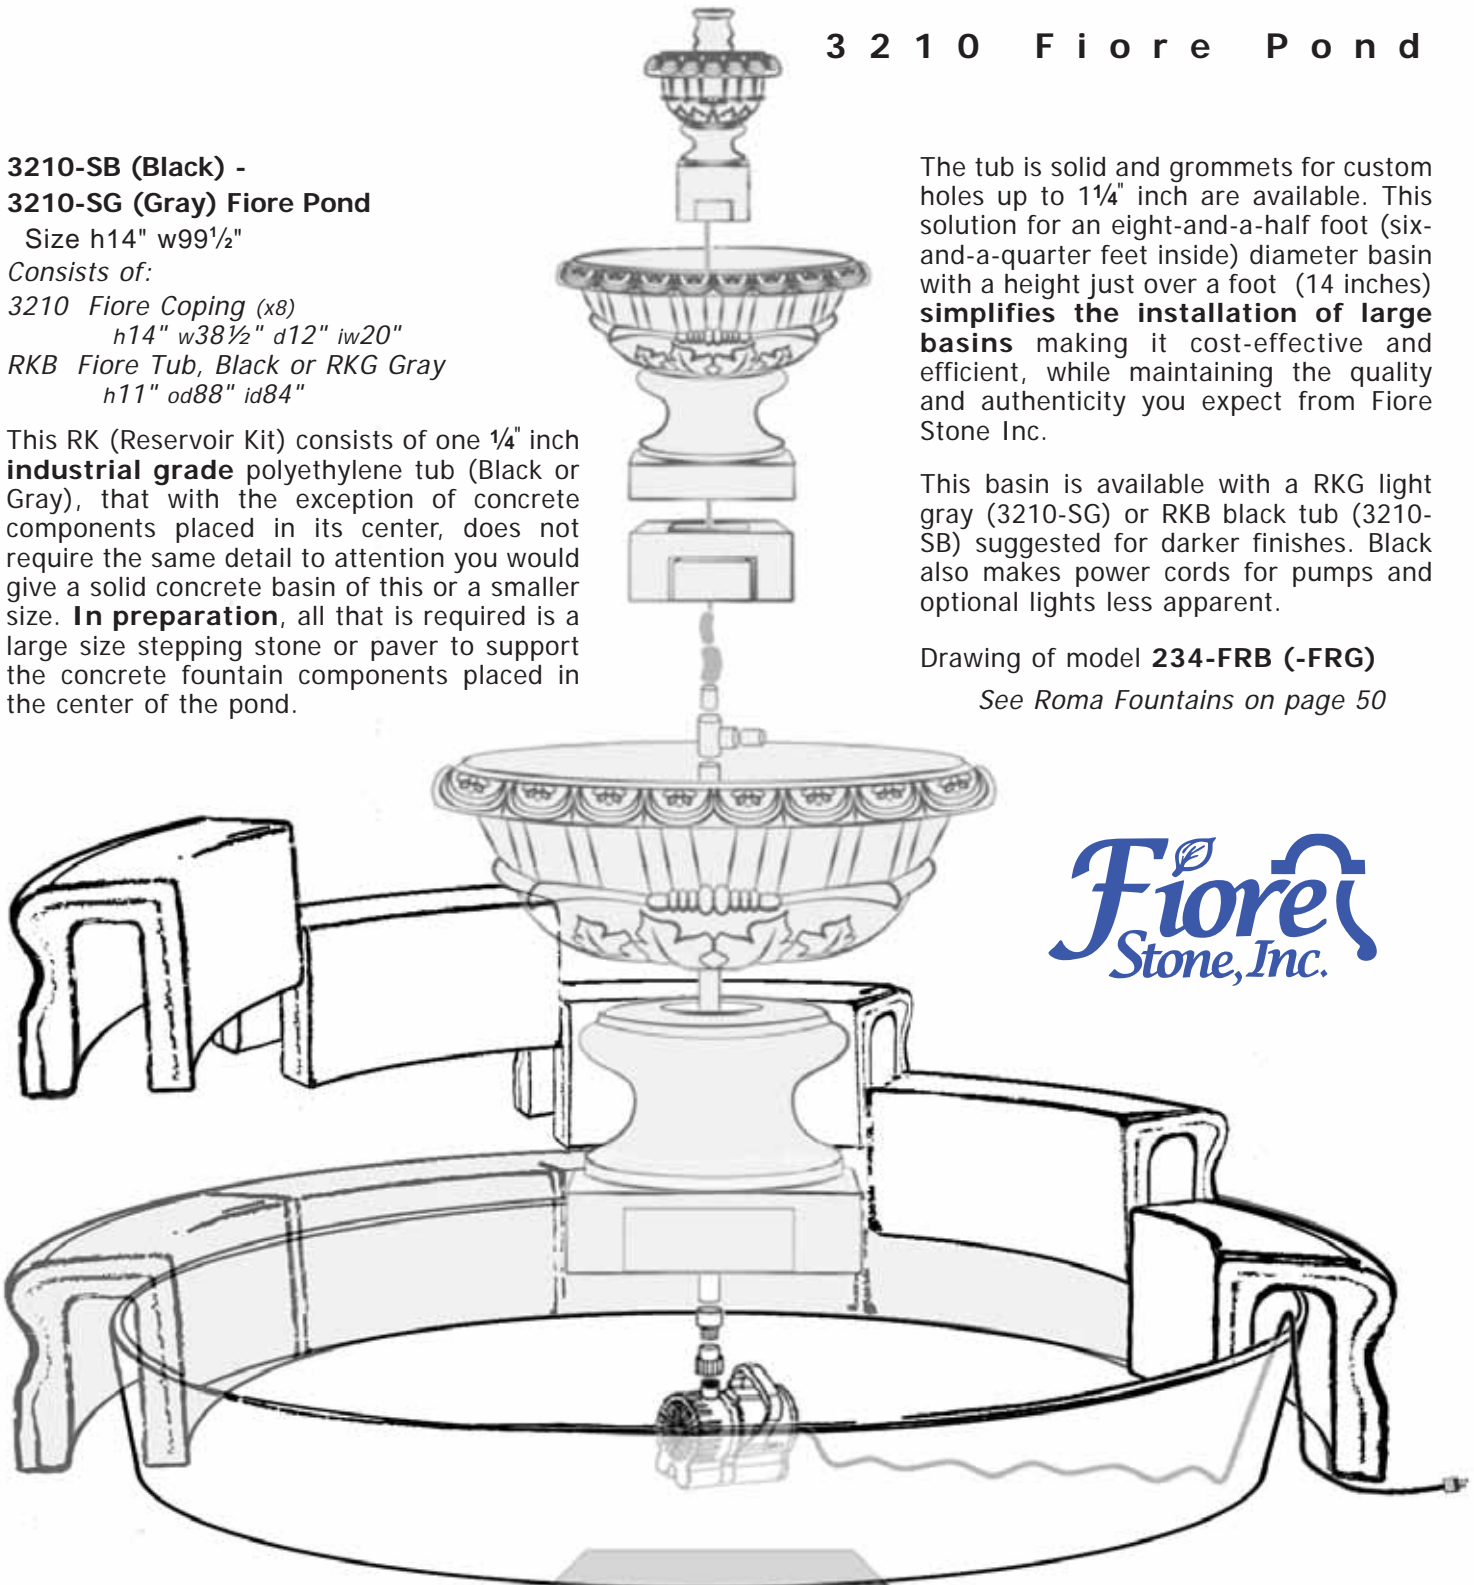

3 2 1 0 F i o r e P o n d

**3210-SB (Black) -
3210-SG (Gray) Fiore Pond**

Size h14" w99½"

Consists of:

3210 Fiore Coping (x8)

h14" w38½" d12" iw20"

RKB Fiore Tub, Black or RKG Gray

h11" od88" id84"

This RK (Reservoir Kit) consists of one ¼" inch **industrial grade** polyethylene tub (Black or Gray), that with the exception of concrete components placed in its center, does not require the same detail to attention you would give a solid concrete basin of this or a smaller size. **In preparation**, all that is required is a large size stepping stone or paver to support the concrete fountain components placed in the center of the pond.

The tub is solid and grommets for custom holes up to 1¼" inch are available. This solution for an eight-and-a-half foot (six-and-a-quarter feet inside) diameter basin with a height just over a foot (14 inches) **simplifies the installation of large basins** making it cost-effective and efficient, while maintaining the quality and authenticity you expect from Fiore Stone Inc.

This basin is available with a RKG light gray (3210-SG) or RKB black tub (3210-SB) suggested for darker finishes. Black also makes power cords for pumps and optional lights less apparent.

Drawing of model **234-FRB (-FRG)**

See Roma Fountains on page 50