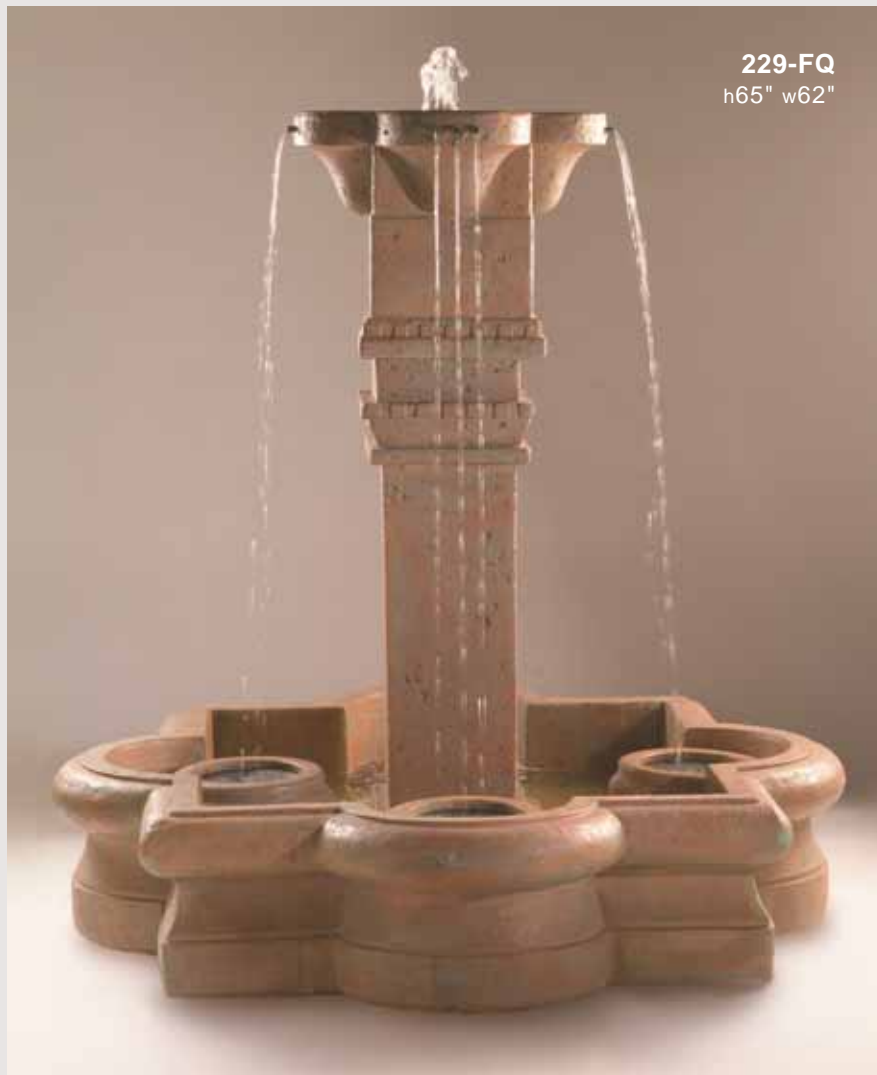

672-MFQ
h39½" w62"

(please check availability of
3124 Quatrefoil Basin)

229-FQ Plinth Column Fountain

Shown in Patina

Consists of:

3130-A Top Component

3130-B Base Component

3130-PC Base Component Piece

306-T Splash Housing Top (4)

AG-59 S/Housing Screen (4)

306 Splash Housing (4)

3124 Quatrefoil Basin

Also available:

AG-139 Four Light Kit

4 x 12V/1W LED soft-tint lights with
830mA transformer

See page 213 Accessories

672-MF Tall Urn Fountain, Medium with 55" Basin

Shown in Red Base Only

Consists of:

672-M Medium Tall Urn

3015-WW Square Basin

3015-W Square Basin Piece

376 55" Basin

Also available:

672-FKB (-FKG) Tall Urn Fountain, Large with 82½" Fiore Basin

Size h51" w82½"

(See details on page 55)

672-MFQ Jillian Fountain

Shown in n/a

Consists of:

672-M Medium Tall Urn

3015-WW Square Basin

3015-W S/Basin Piece

3124 Basin

Fiore
Stone, Inc.

229-FQ
h65" w62"