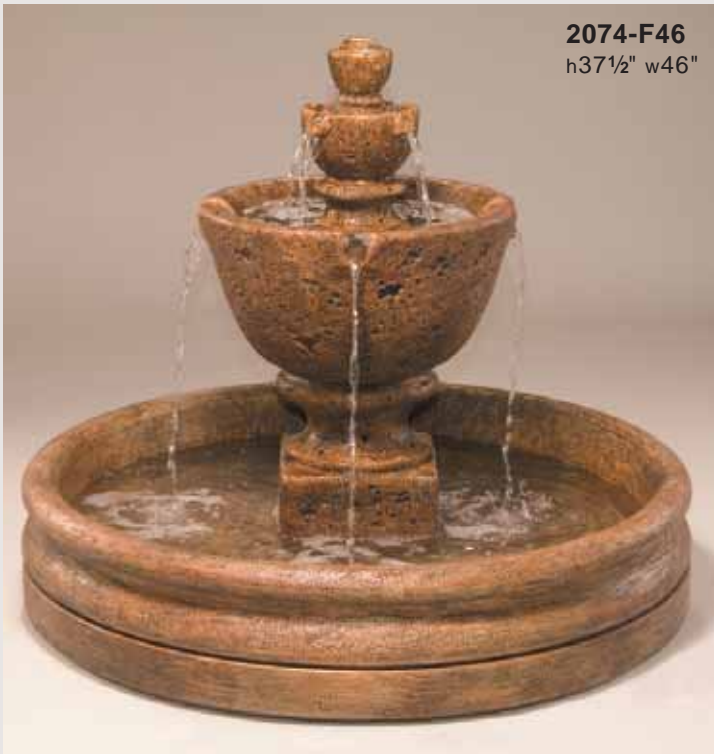

2122-F
h57½" w42½"
bd21½"

2074-F46
h37½" w46"

2074-F46 Tuscany Garden Fountain with 46" Basin

Shown in Coffee

Consists of:

- 3170-T Finial Component
- 3170-PHP Finial Piece
- 3171 Bowl Component
- 3171-PHP Bowl Piece
- 372 46" Basin

2122-F Tuscan Garden Fountain

Shown in n/a

Consists of:

- 3170-T Finial Component
- 3170-PHP Finial Piece
- 3171 Bowl Component
- 3171-PHP Bowl Piece
- 3216 Bowl, Lg
- 6029-PH Pedestal
- 6029-PHP Pedestal Piece

Tuscan Garden Fountain Basin Options

Shown in n/a

Consists of:

- 3170-T Finial Component
- 3170-PHP Finial Piece
- 3171 Bowl Component
- 3171-PHP Bowl Piece
- 3216-WL Bowl with Lips
- 6029-PH Pump House
- 6029-PHP P/House Piece
- Basin (**Discontinued**)