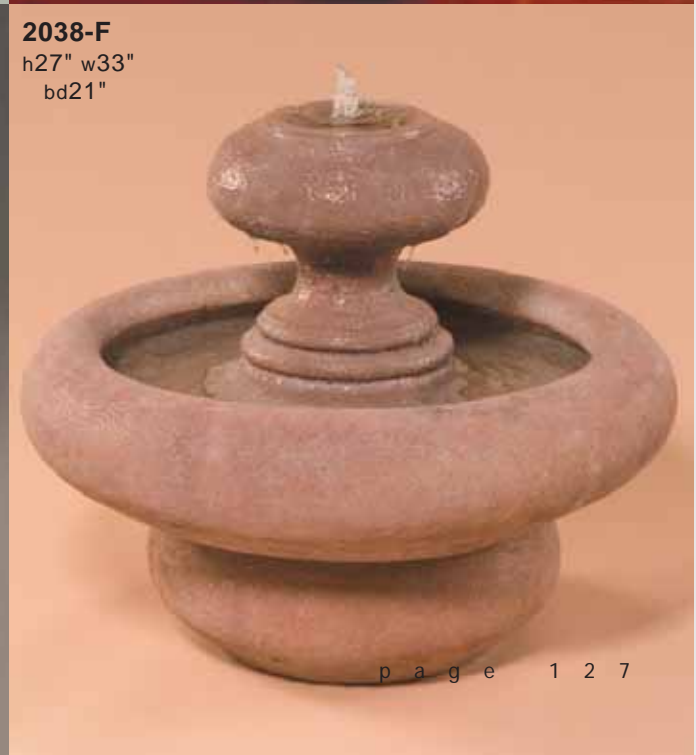

267-FP
h28" w24"
bw22"

2016-FP
h24" w15" bd8½"

2016-F
h8" w15"

2024-F
h27" w33"
bd21"

2038-F
h27" w33"
bd21"

276-F

h43½" w33"
bw22"

276-F Lighthouse on Island Fountain