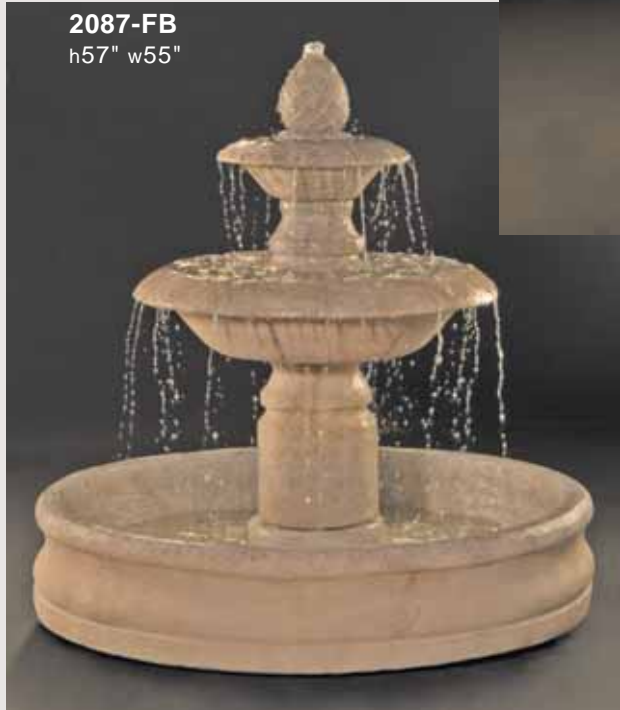

2087-FB
h57" w55"