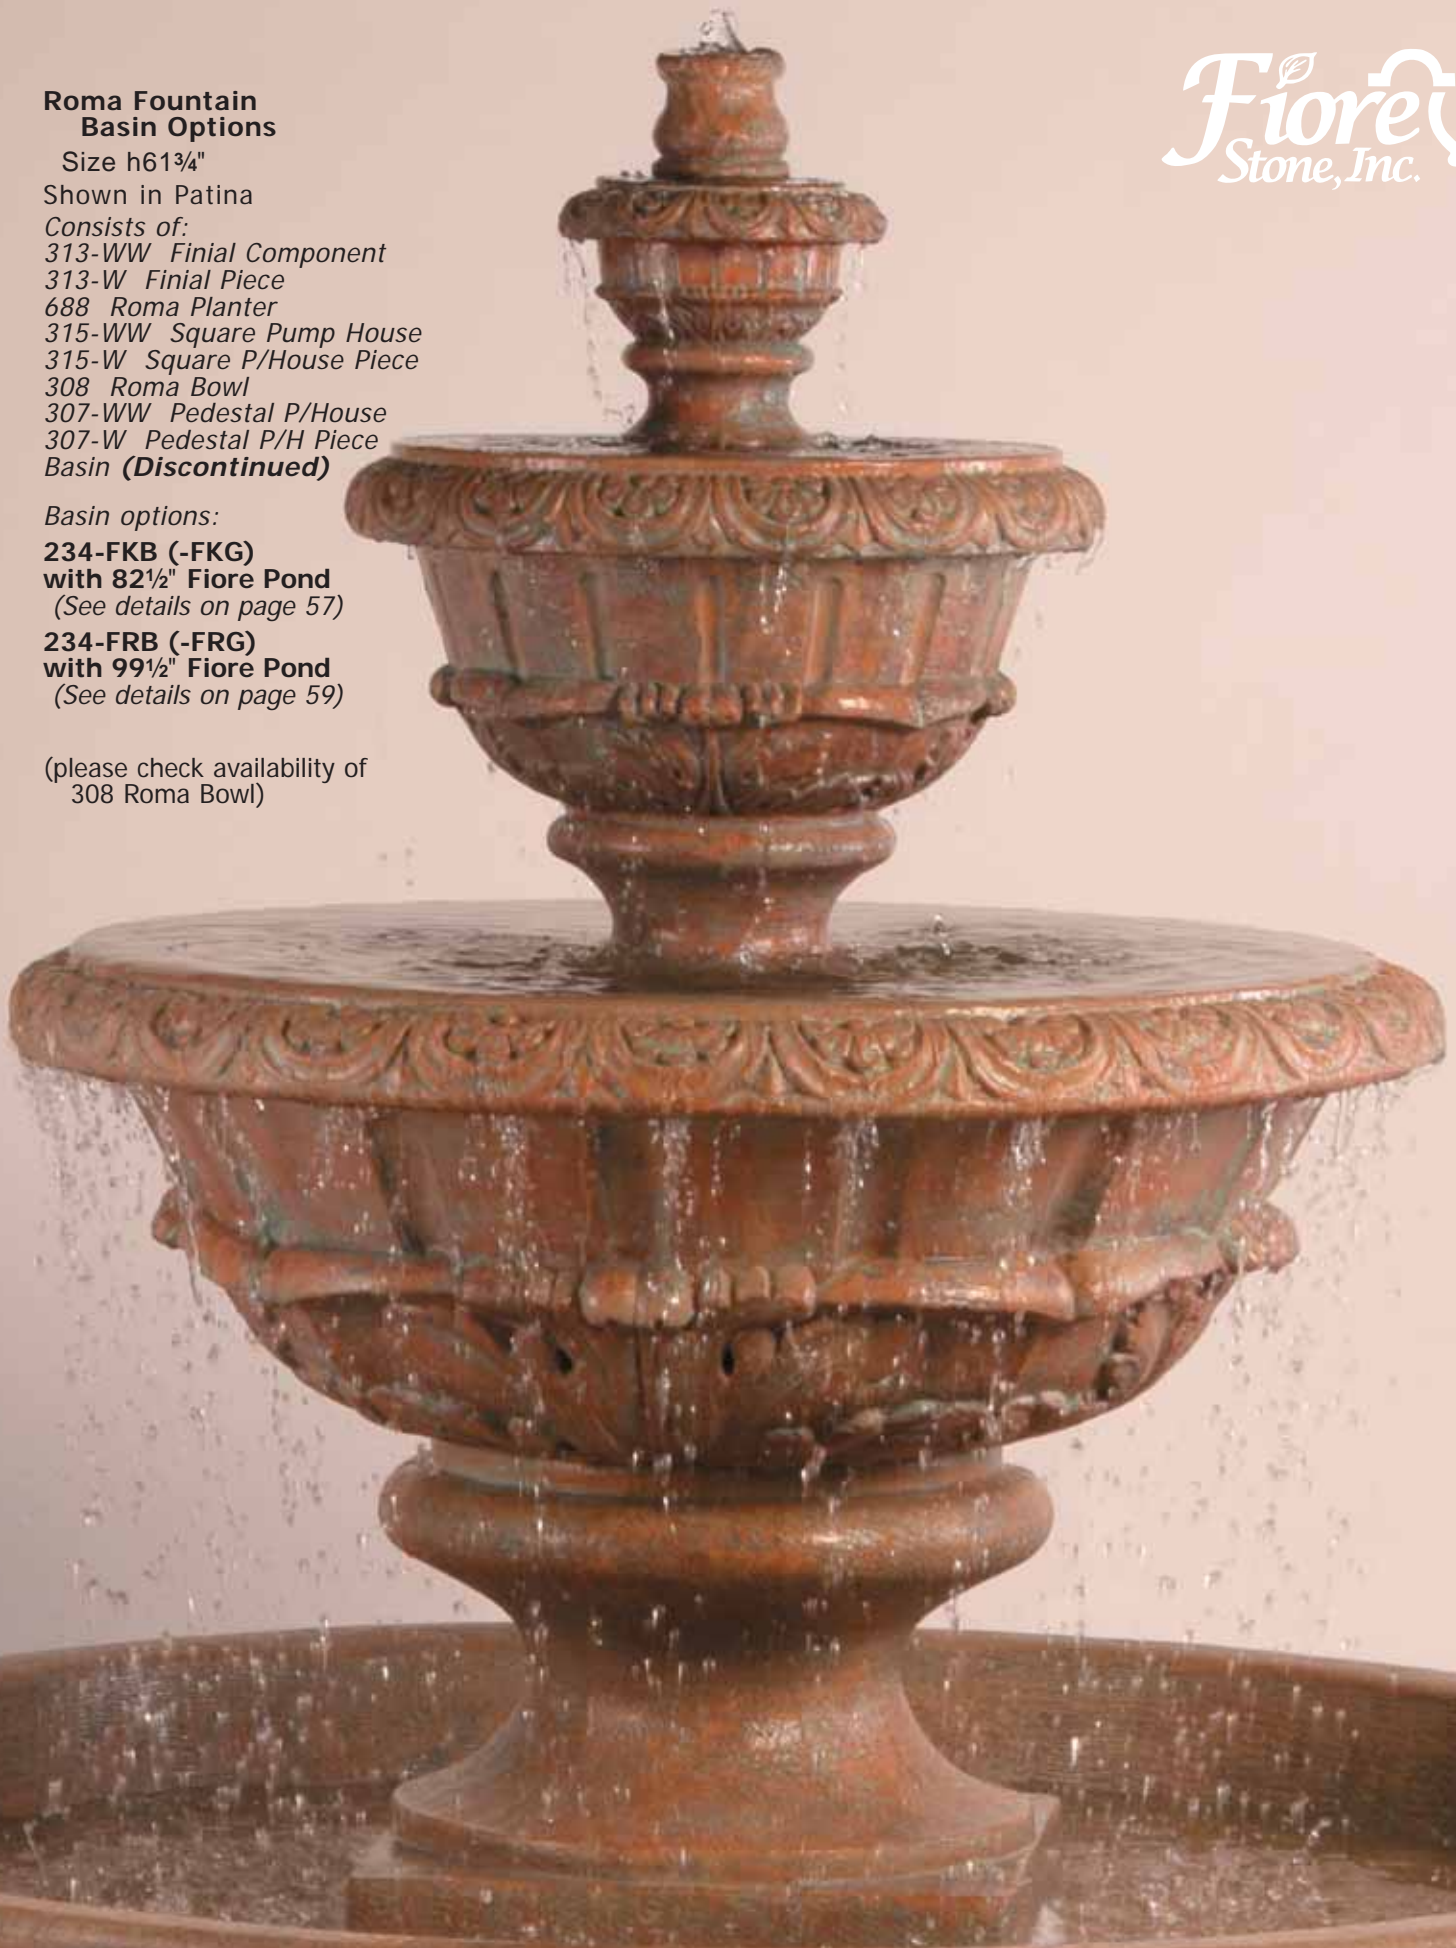

with 82½" Fiore Pond

(See details on page 57)

234-FRB (-FRG)

with 99½" Fiore Pond

(See details on page 59)

(please check availability of
308 Roma Bowl)

234-F
h61½" w48"
bw22"

234-F Roma Fountain
(please check availability of
308 Roma Bowl)
Shown in Coffee