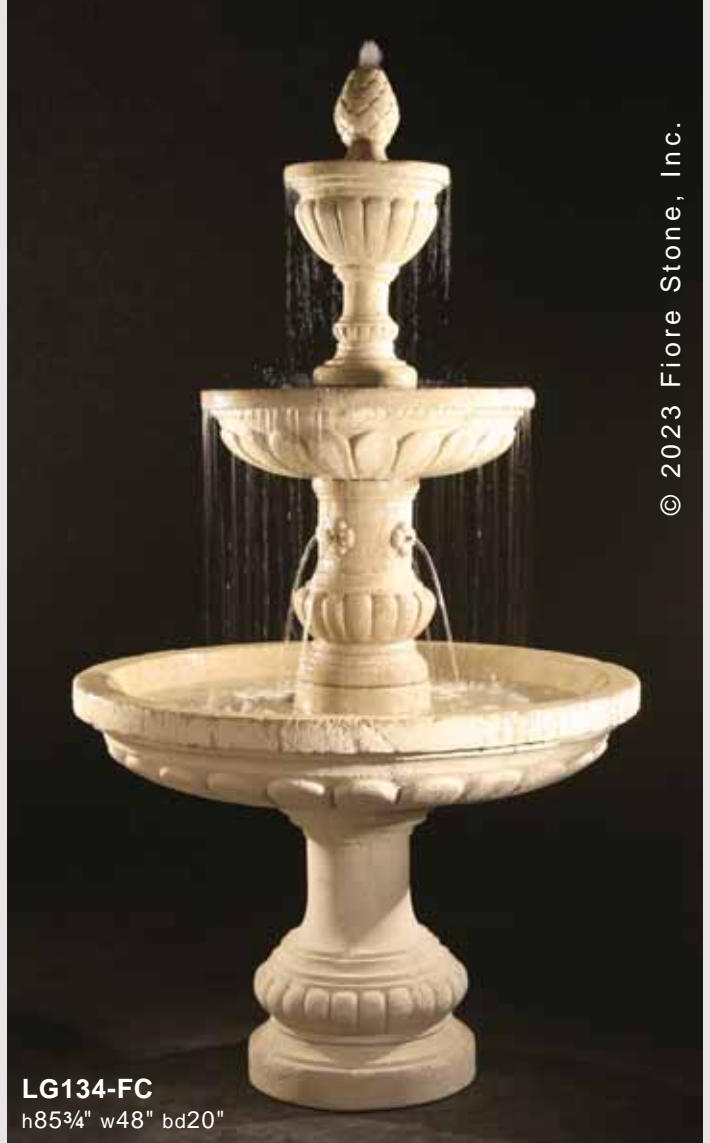

LG134-FC
h85¾" w48" bd20"

LG126-F
h67" w47" bd20"

LG126-F Old Toscano Ftn

Shown in Olivo

Consists of:

- LG126 Finial
- LG118-B Bowl, Md
- LG118-PH P/House Spacer
- LG118-PHP P/House Piece
- LG118-C Bowl, Lg
- LG118-D Pedestal