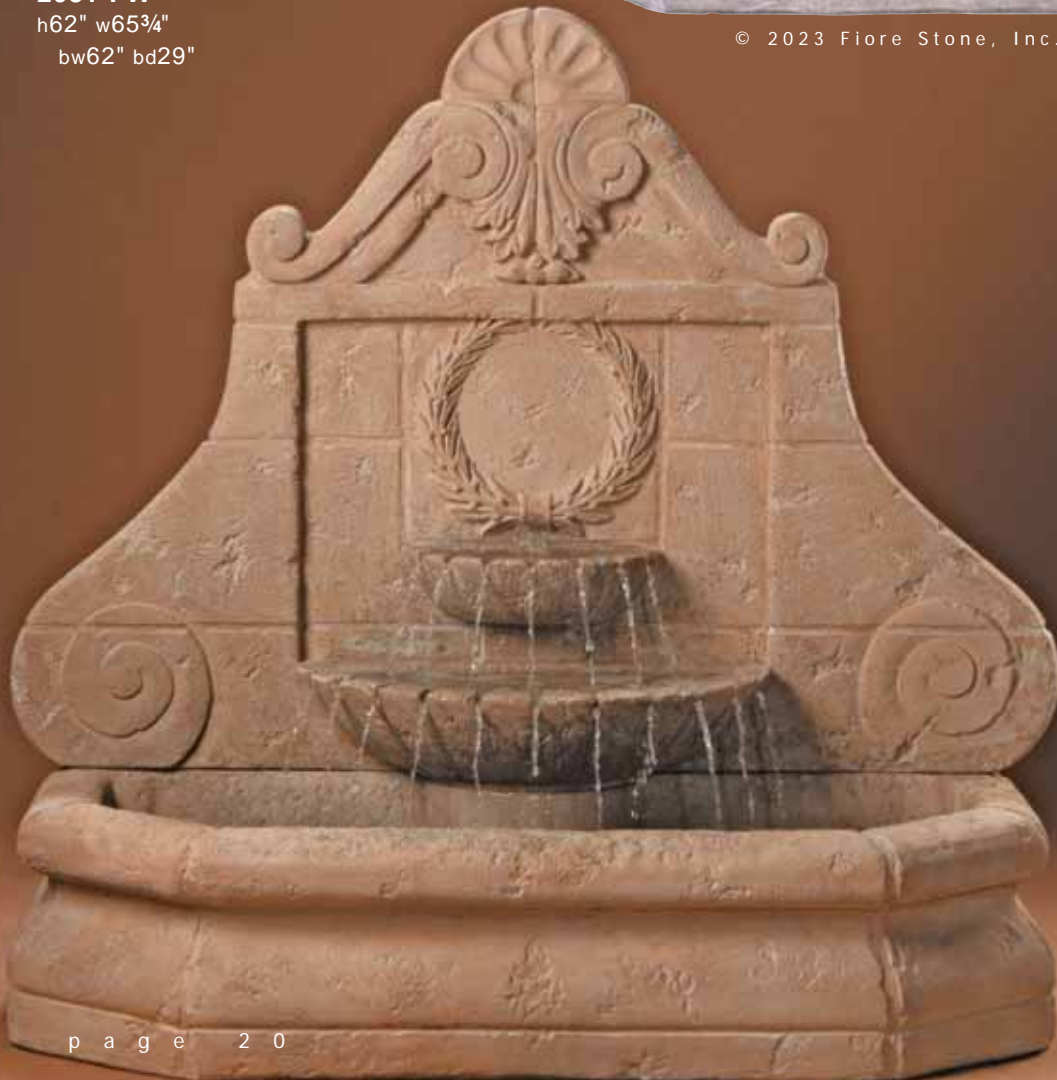

2081-FW Senate Wall Fountain

Shown in Palomino

Consists of:

- 3186 Wall Component
- 3154-WW Pump House
- 3154-W P/House Piece
- 3155 Wall Basin

2081-FW
h62" w65¾"
bw62" bd29"

© 2023 Fiore Stone, Inc.

2086-FW
h65½" w50" d31¼"