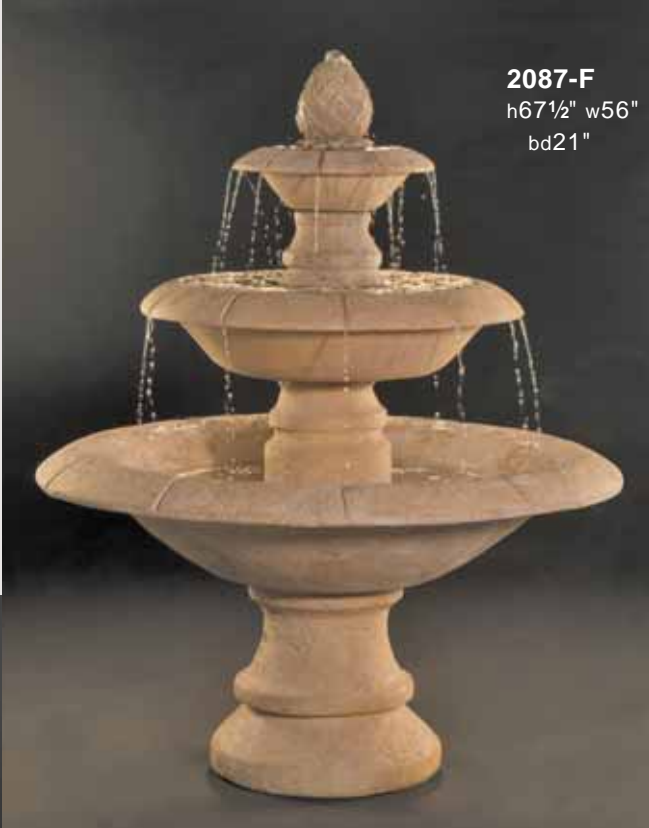

2087-F46
h40" w46"

2087-F Venetian 3-Tier Fountain

Shown in Palomino

Consists of:

- 3200 Finial
- 3200-S Bowl, Sm
- 3201-PH P/House, Sm
- 3201-PHP P/H Piece
- 3200-M Bowl, Md
- 3202-PH P/House, Md
- 3202-PHP P/H Piece, Md
- 3200-L Bowl, Lg
- 3203-PH Pedestal, Lg
- 3203-PHP Pedestal piece

2087-F
h67½" w56"
bd21"

2087-FB Venetian Fountain w/55" Basin

Shown in Palomino

Consists of:

- 3200 Finial
- 3200-S Bowl, Sm
- 3201-PH P/House, Sm
- 3201-PHP P/H Piece
- 3200-M Bowl, Md
- 3202-PH P/House, Md
- 3202-PHP P/H Piece, Md
- 375-FWW Pump House
- 375-FW P/House Piece
- 376 Basin

2087-F46 Venetian Fountain w/46" Basin

Shown in Palomino

Consists of:

- 3200 Finial
- 3200-S Bowl, Sm
- 3201-PH P/House, Sm
- 3201-PHP P/H Piece
- 371-D P/House
- 371-DW P/House Piece
- 372 Basin