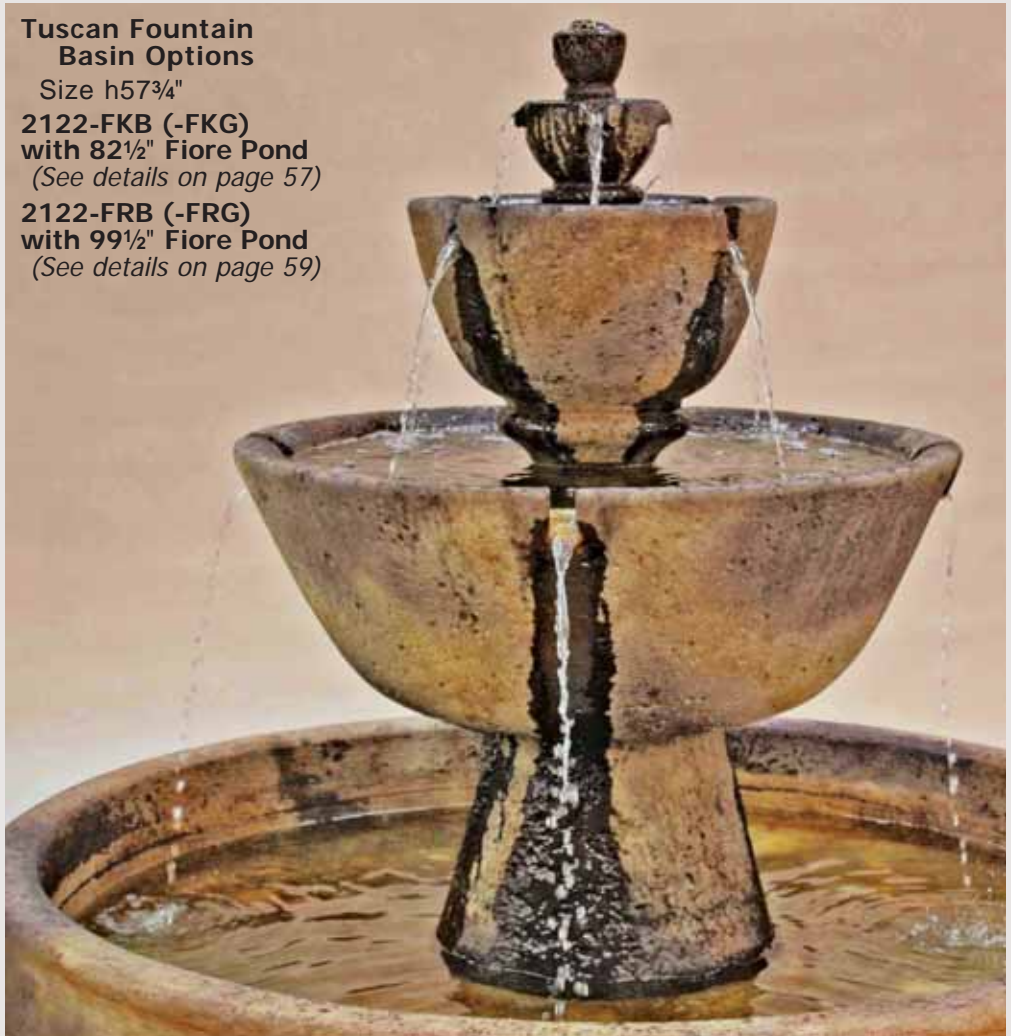

2122-F
h57½" w42½"
bd21½"

© 2023 Fiore Stone, Inc.

Tuscan Fountain Basin Options

Size h57¾"

2122-FKB (-FKG)
with 82½" Fiore Pond
(See details on page 57)

2122-FRB (-FRG)
with 99½" Fiore Pond
(See details on page 59)