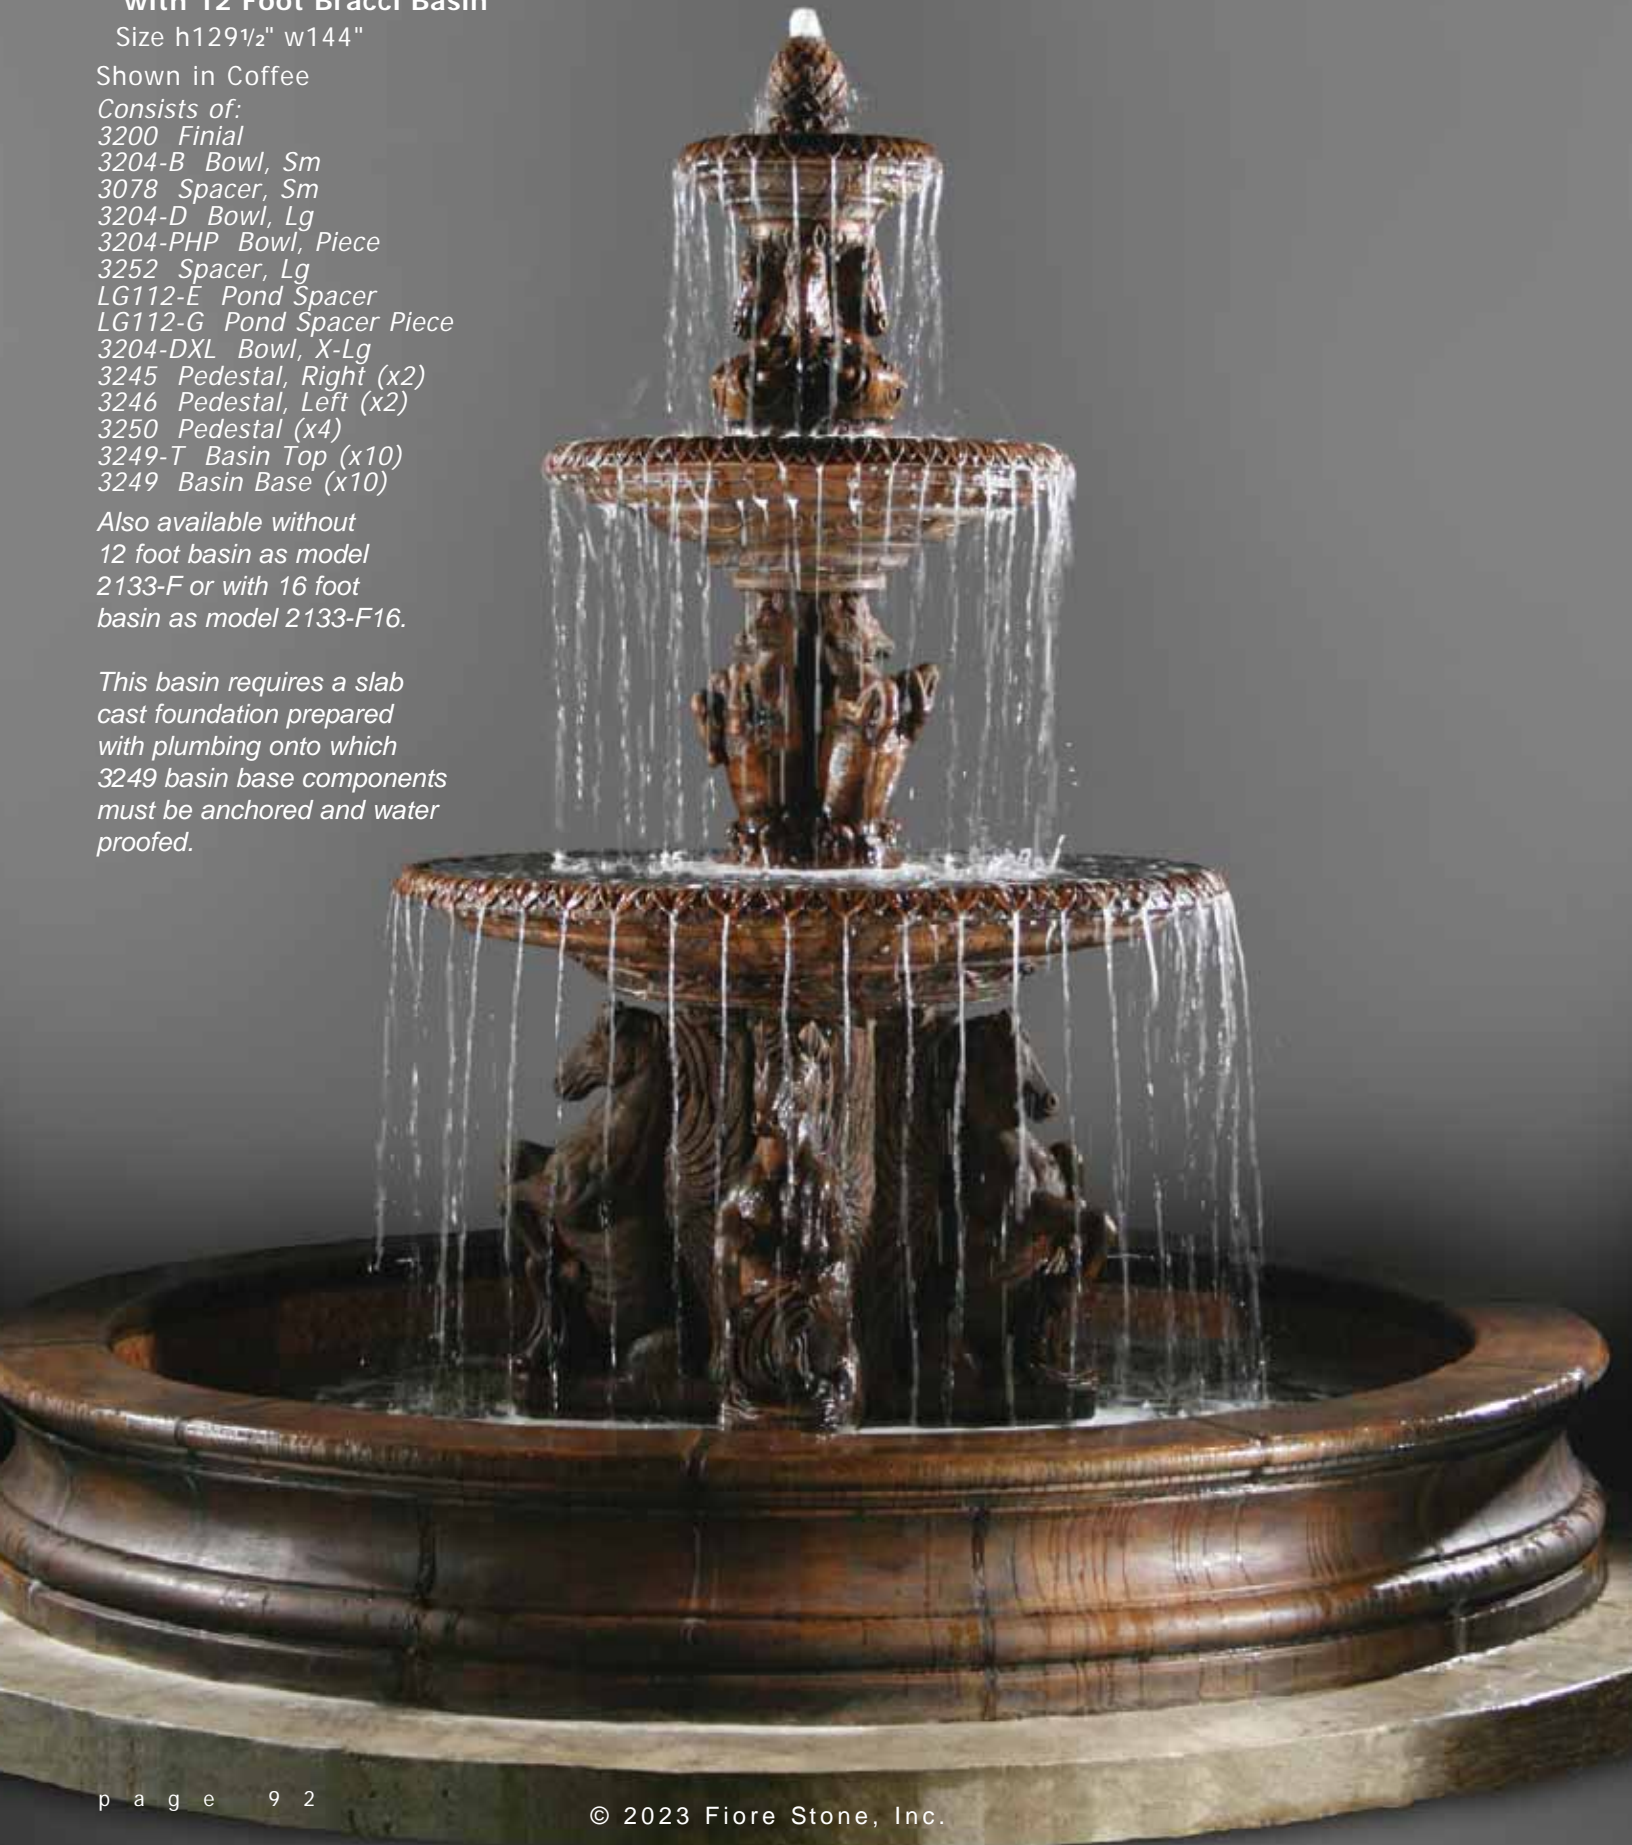

F O U N T A I N S

2133-F12 3-Tier Cavalli Fountain with 12 Foot Bracci Basin

Size h129½" w144"

Shown in Coffee

Consists of:

3200 Finial

3204-B Bowl, Sm

3078 Spacer, Sm

3204-D Bowl, Lg

3204-PHP Bowl, Piece

3252 Spacer, Lg

LG112-E Pond Spacer

LG112-G Pond Spacer Piece

3204-DXL Bowl, X-Lg

3245 Pedestal, Right (x2)

3246 Pedestal, Left (x2)

3250 Pedestal (x4)

3249-T Basin Top (x10)

3249 Basin Base (x10)

Also available without

12 foot basin as model

2133-F or with 16 foot

basin as model 2133-F16.

*This basin requires a slab
cast foundation prepared
with plumbing onto which
3249 basin base components
must be anchored and water
proofed.*