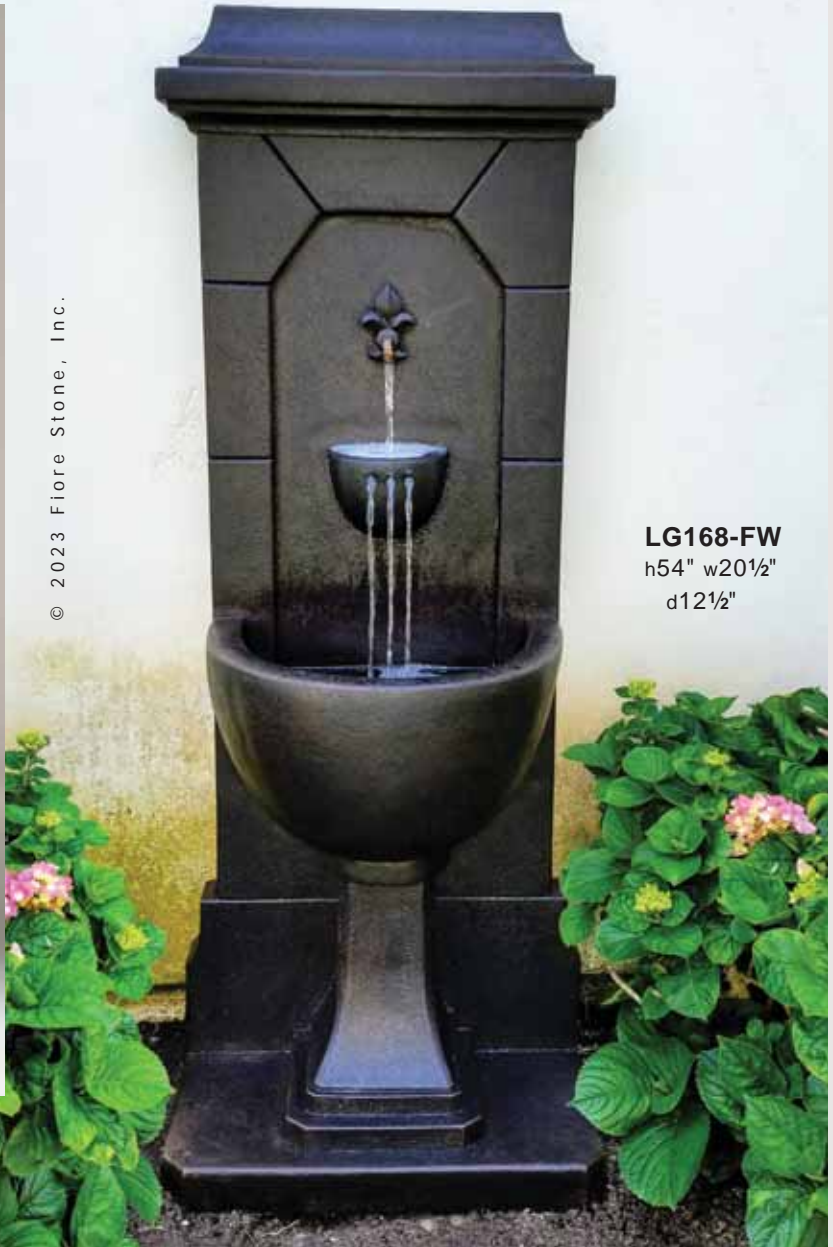

© 2023 Fiore Stone, Inc.

LG168-FW
h54" w20½"
d12½"