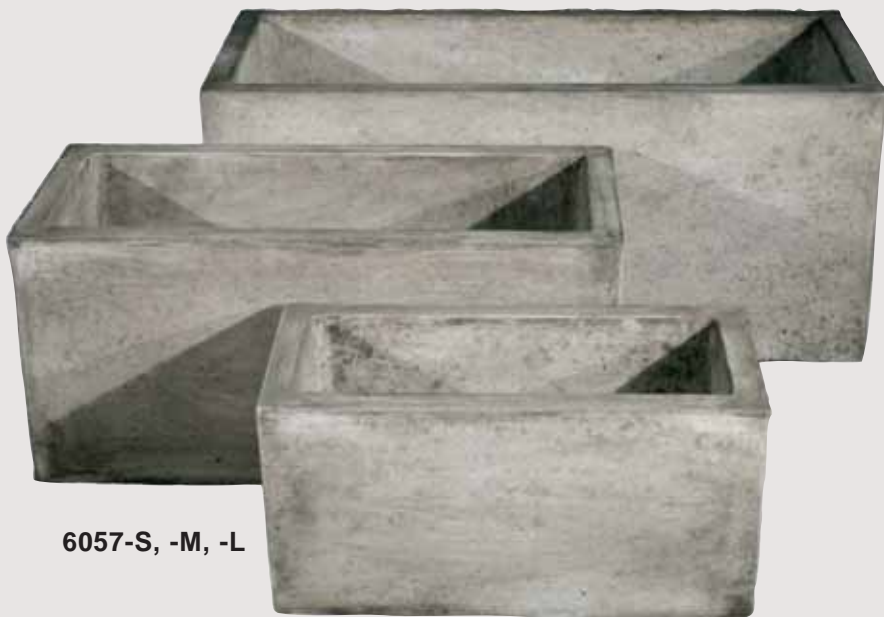

Size h25" w13" bw11" d13" bd11"

6060-L Vase Planter, Large

Size h28" w14¾" bw12" d14¾" bd12"

All shown in Old Stone

6059-S, -M, -L

6060-M, -L

6057-S, -M, -L

631-M