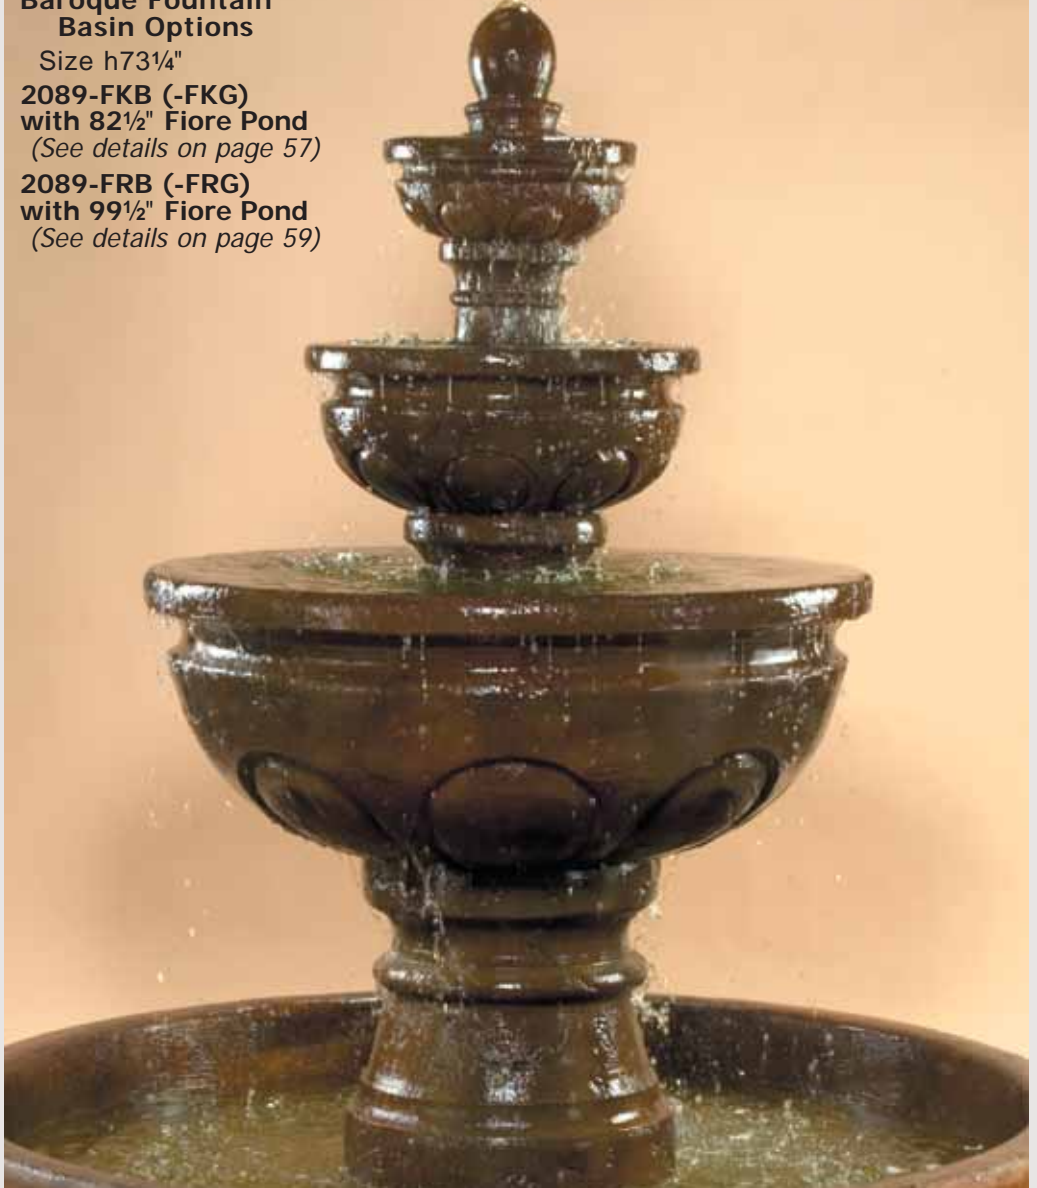

2089-F
h73" w45½"
bd21½"

© 2023 Fiore Stone, Inc.

**Baroque Fountain
Basin Options**

Size h73¼"

**2089-FKB (-FKG)
with 82½" Fiore Pond**
(See details on page 57)

**2089-FRB (-FRG)
with 99½" Fiore Pond**
(See details on page 59)