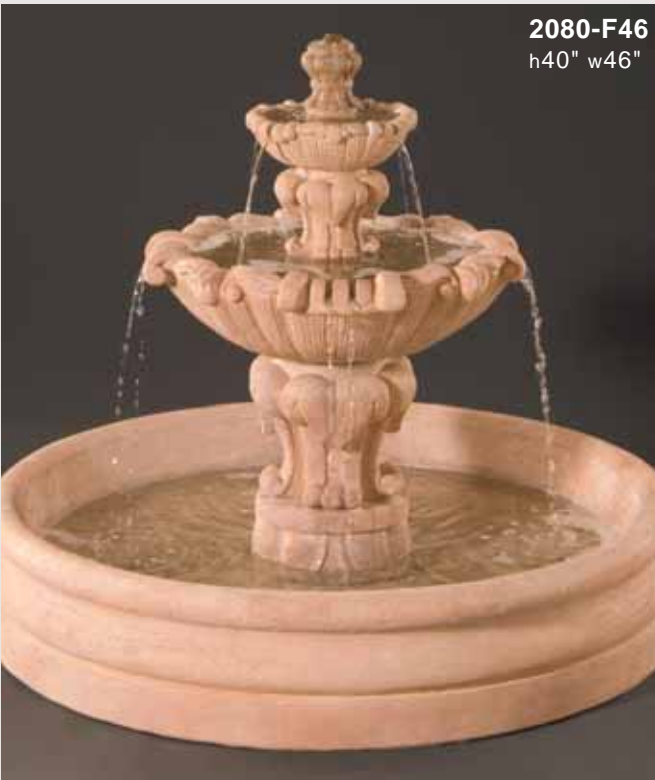

2080-FM Vesuvio Fountain

Shown in Bronze

Consists of:

- 3182 Finial Component
- 3183-WL Bowl, Sm
- 3055-WW Spacer, Sm
- 3055-W Spacer Piece, Sm
- 3184 Bowl, Md
- 3055-MWW Spacer, Md
- 3055-MW Spacer Piece, Md

**2080-F46 Vesuvio Fountain
w/46"Basin**

Shown in Palomino

Consists of:

- 3182 Finial Component
- 3183-WL Bowl w/ Lips, Sm
- 3055-WW Spacer, Sm
- 3055-W Spacer Piece, Sm
- 372 46" Basin

**2080-FRG Vesuvio Fountain
w/Fiore Pond**

Shown in Palomino

Consists of:

- 3182 Finial Component
- 3183-WL Bowl w/ Lips, Sm
- 3055 Spacer, Sm
- 3184-WL Bowl w/Lips, Md
- 3055-MWW P/House, Md
- 3055-MW P/H Piece
- 3210 Pond Section (x8)
- RKG Tub (Gray)

See page 59 for Fiore Pond details.