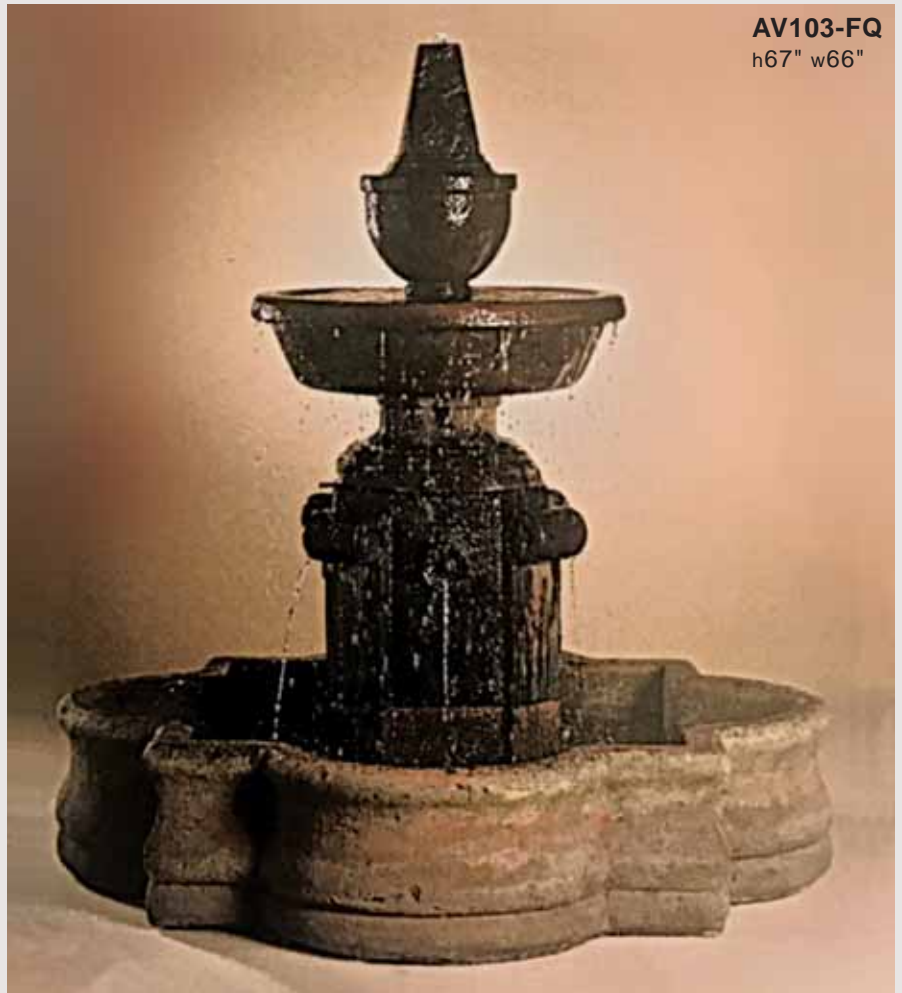

AV103-HPP P/House Piece

AV110-D Quatrefoil Basin

AV103-FQ
h67" w66"

AV105-FQ
h71" w66"

AV105-FQ Mission Fountain

Shown in n/a

Consists of:

AV105-A Finial