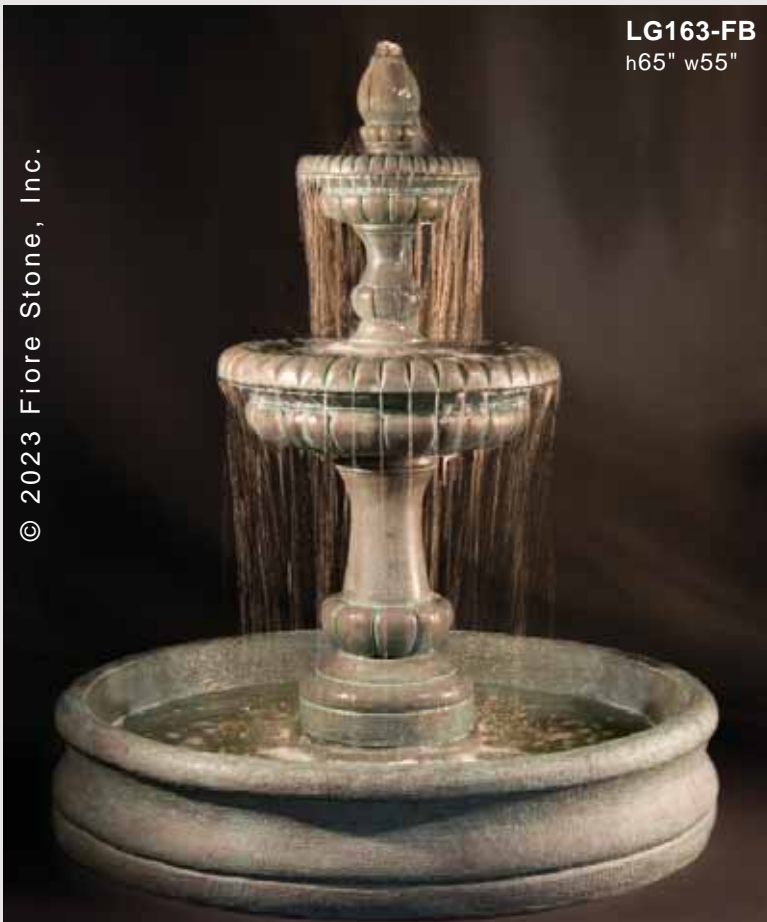

LG163-F46
h56¾" w46"