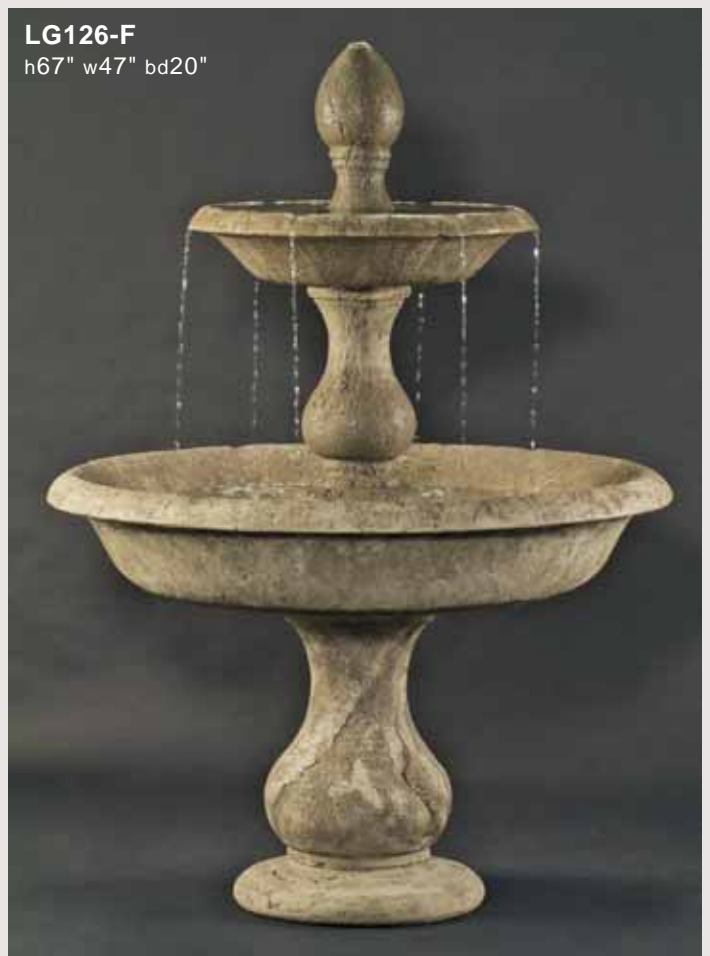

LG134-FC
h85¾" w48" bd20"

LG126-F Old Toscano Ftn

Shown in Olivo

Consists of:

- LG126 Finial
- LG118-B Bowl, Md
- LG118-PH P/House Spacer
- LG118-PHP P/House Piece
- LG118-C Bowl, Lg
- LG118-D Pedestal