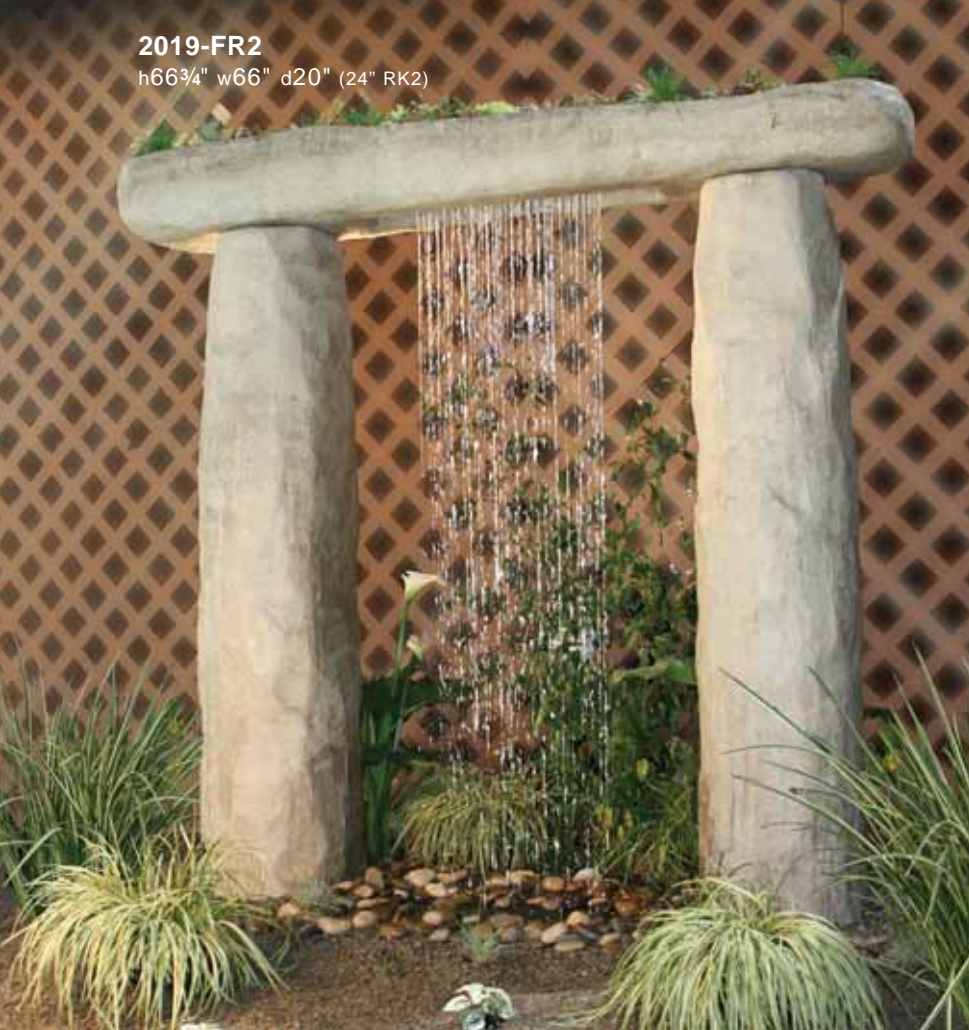

2019-FR2
h66¾" w66" d20" (24" RK2)